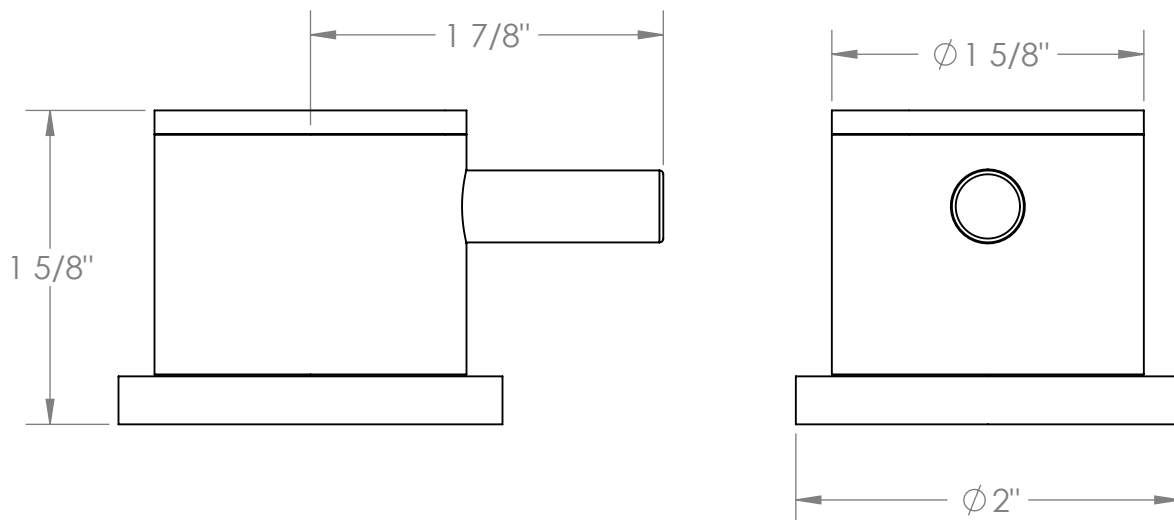

22-DT-TIC

Trim for Deck Mounted Valve

For use with SS-508-C, SS-508-H, or SS-DD4 Concealed Rough

Meets the applicable requirements of ASME A112.18.1-2005/CSA B125.1-05, entitled "Plumbing Supply Fittings"