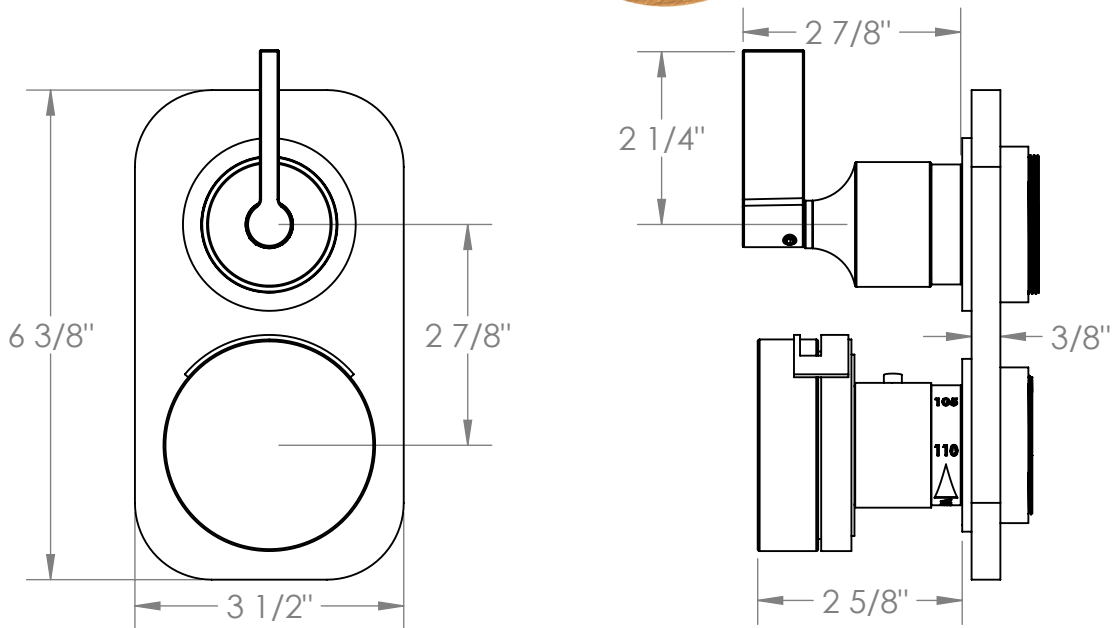

21-T25-E1

Wall Mounted Mini Thermostatic Shower Trim with built-in control
For use with SS-TH60 or SS-TH70 concealed rough

Meets the applicable requirements of ASME A112.18.1-2005/CSA B125.1-05, entitled "Plumbing Supply Fittings"