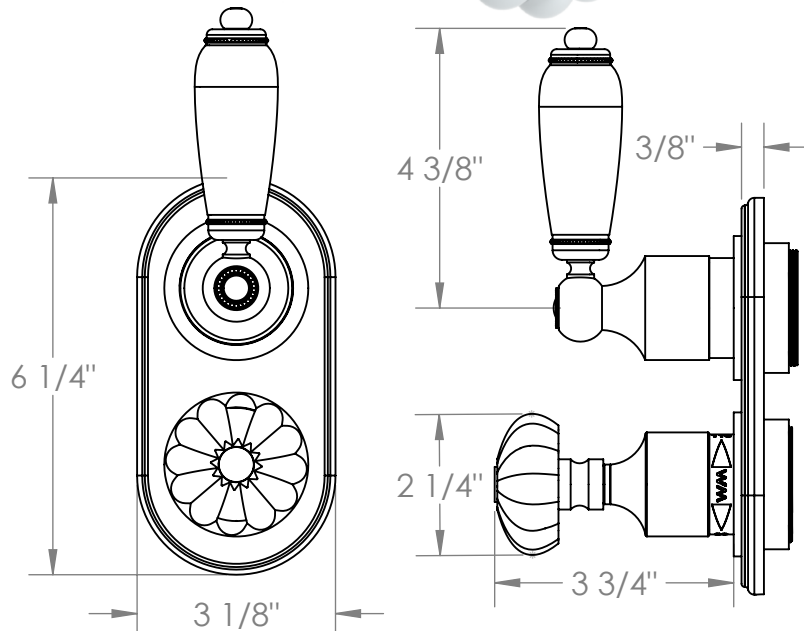

180-T25-CC

Wall Mounted Mini Thermostatic Trim with Built-In Control
For use with SS-TH60 or SS-TH70 concealed rough

Meets the applicable requirements of ASME A112.18.1-2005/CSA B125.1-05, entitled "Plumbing Supply Fittings"