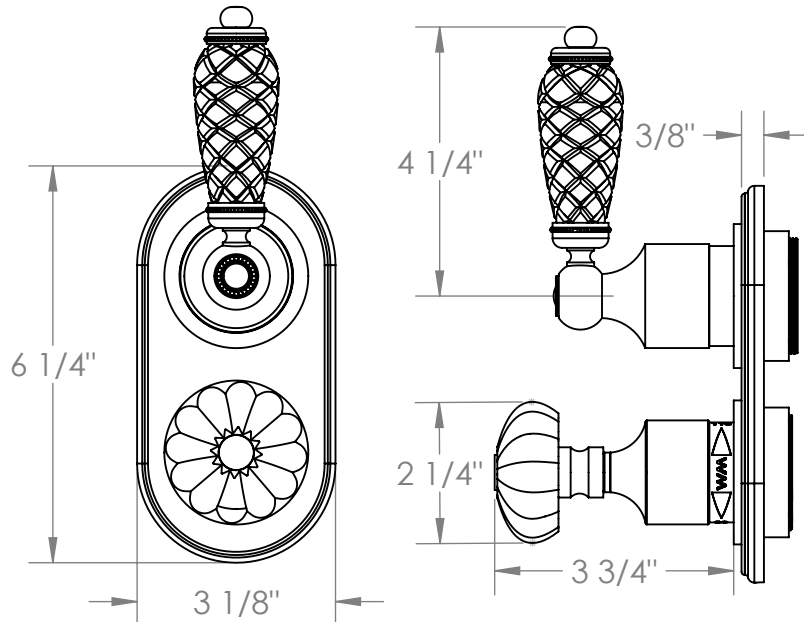

180-T25-BB

Wall Mounted Mini Thermostatic Trim with Built-In Control
For use with SS-TH60 or SS-TH70 concealed rough

Meets the applicable requirements of ASME A112.18.1-2005/CSA B125.1-05, entitled "Plumbing Supply Fittings"