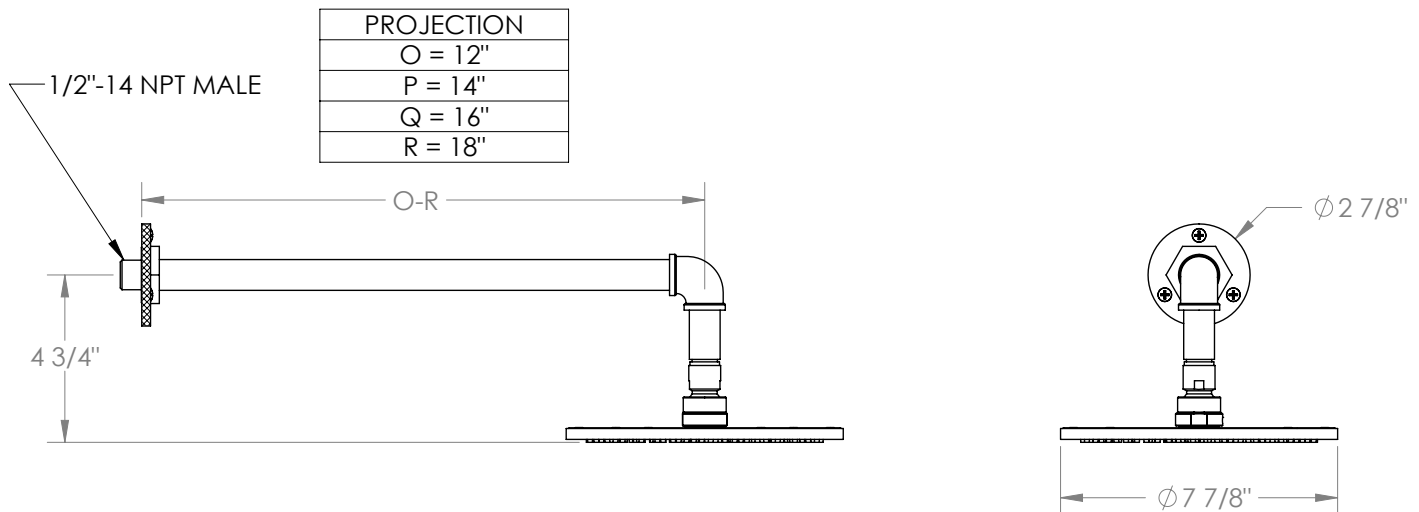

# WATERMARK

BROOKLYN, NEW YORK

*Elan Vital*

**38-HAF.1**

Wall Mounted Showerhead

- Flow Rate: 1.75 GPM at 80 psi
- Self-Cleaning Silicone Jets
- Includes: SS-EV70AF and SH-TIT50.
- Professional Installation Required.

Available in all finishes shown on the [Watermark Designs website](#)

C

Meets the applicable requirements of ASME A112.18.1-2005/CSA B125.1-05, entitled "Plumbing Supply Fittings".

Watermark Designs reserves the right to make revisions without notice to product specifications. All product dimensions are nominal.