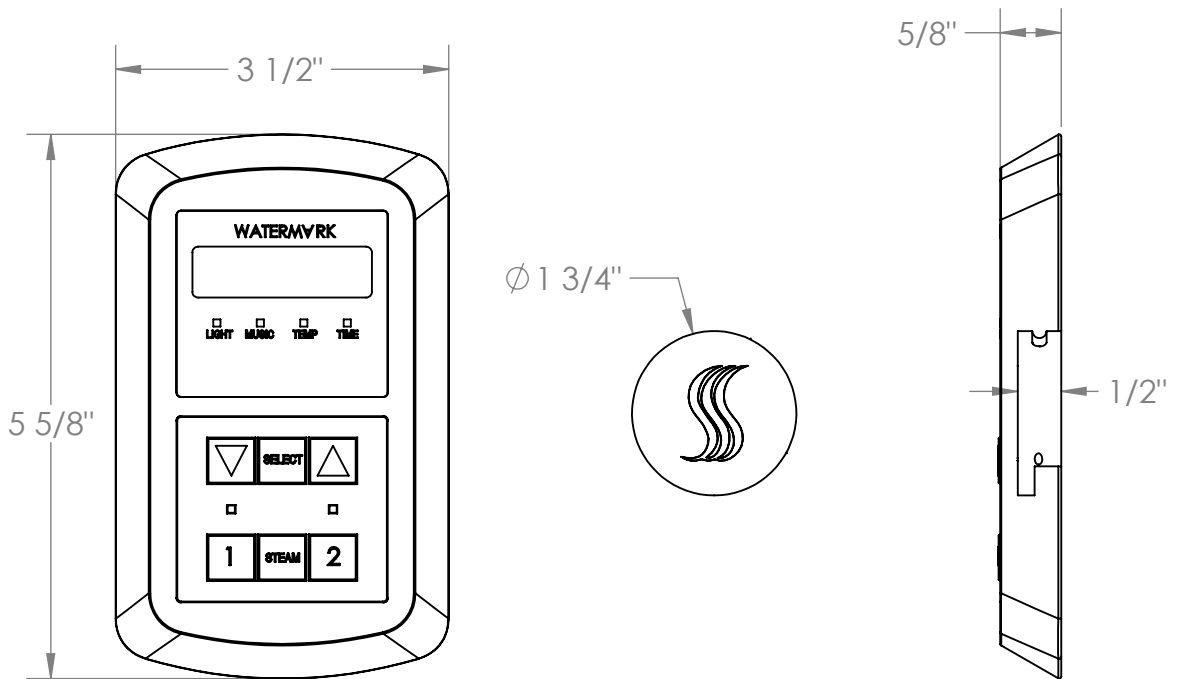

SS-SSBL03

Blue Steam Shower

Includes Thermasol Signature Series Control and SteamVection Steamhead

Integrates With Thermasol® AF Series And Proseries™ Digital Can-Bus Technology.

Solid Brass Construction

Notes: Please Contact Thermasol for Technical Support. (866) 961-5419