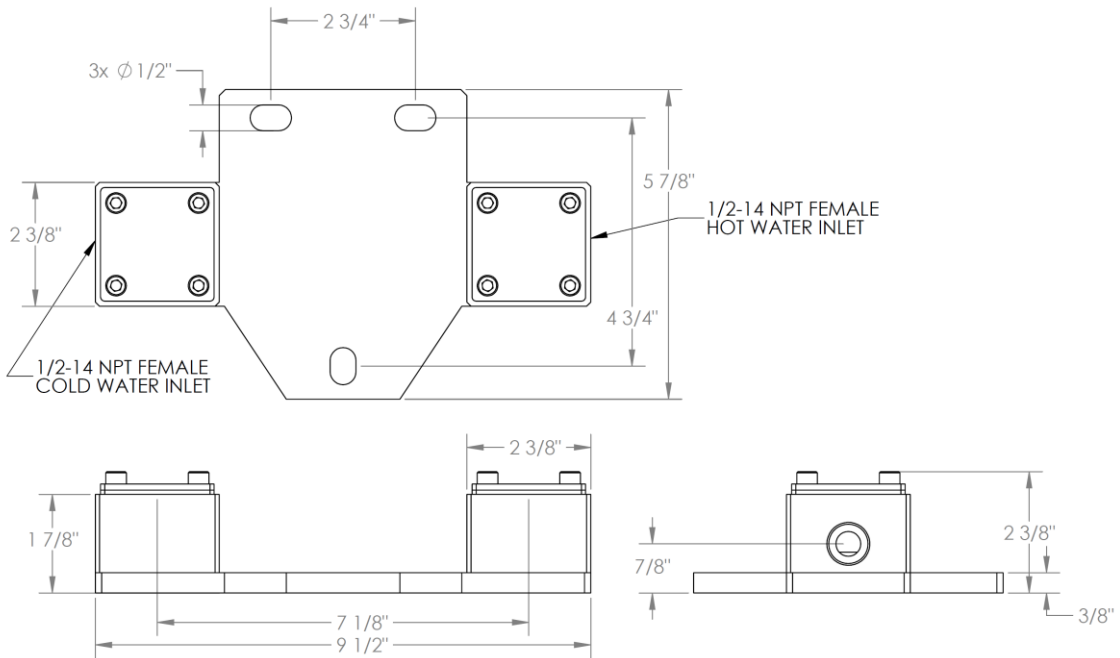

SS-FL8.3

Floor Mount Rough

For use with models 22-8.3, 27-8.3, 30-8.3, 31-8.3 and 37-8.3

Meets the applicable requirements of ASME A112.18.1-2005/CSA B125.1-05, entitled "Plumbing Supply Fittings"

WATERMARK DESIGNS 7/16/2019