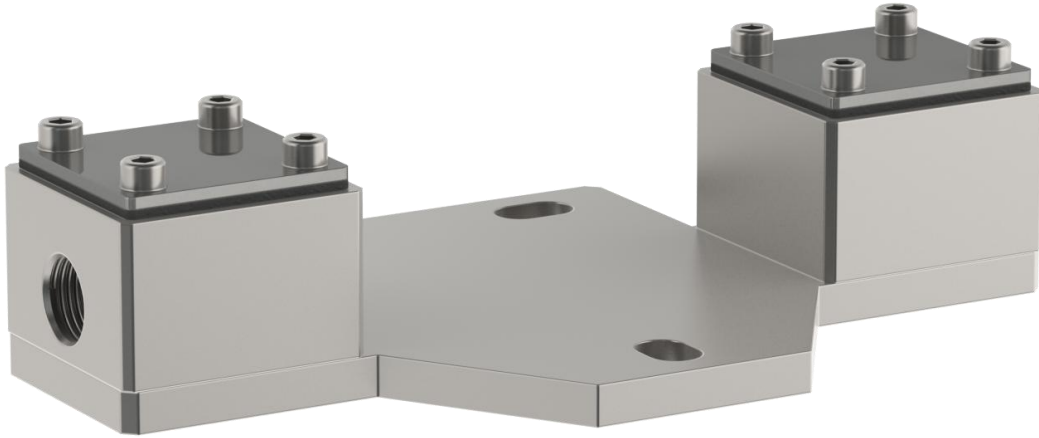

SS-FL8.3

Floor Mount Rough

For use with models 22-8.3, 27-8.3, 30-8.3, 31-8.3 and 37-8.3

Meets the applicable requirements of ASME A112.18.1-2005/CSA B125.1-05, entitled "Plumbing Supply Fittings"

WATERMARK DESIGNS 7/16/2019