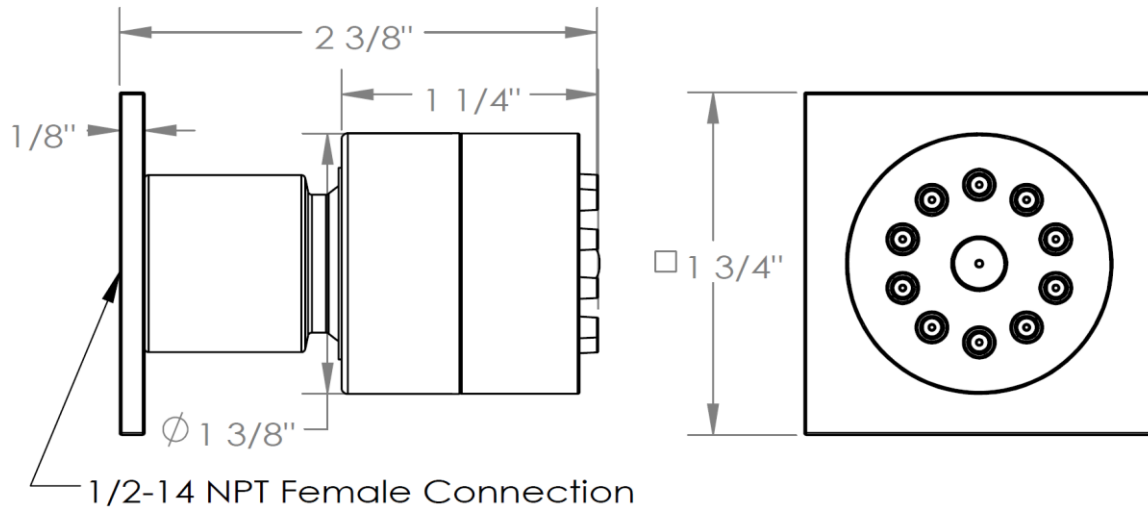

SS-BS400SQ

Easy Clean Body Spray
2.0 GPM @ 45 psi

WATERMARK DESIGNS 12/31/2014