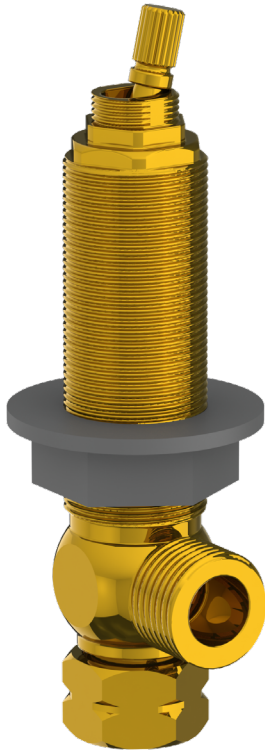

WATERMARK

BROOKLYN, NEW YORK

Valves SS-502LIN

Linear Motion Widespread Valve

- Professional Installation Required

Available in all finishes shown on the [Watermark Designs website](#)

Meets the applicable requirements of ASME A112.18.1-2005/CSA B125.1-05, entitled "Plumbing Supply Fittings".