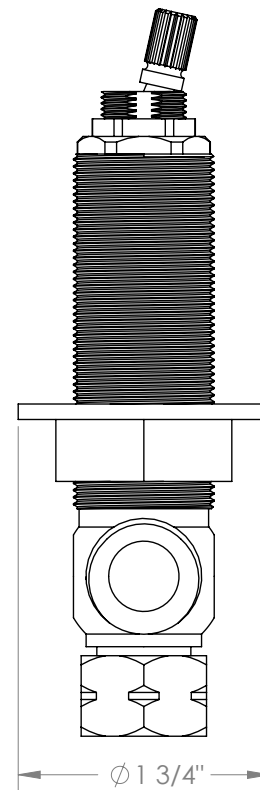

WATERMARK

BROOKLYN, NEW YORK

Valves SS-502LIN

Linear Motion Widespread Valve

- Professional Installation Required

Available in all finishes shown on the [Watermark Designs website](#)

Meets the applicable requirements of ASME A112.18.1-2005/CSA B125.1-05, entitled "Plumbing Supply Fittings".

Watermark Designs reserves the right to make revisions without notice to produce specifications. All product dimensions are nominal.

09/2023

350 Dewitt Ave. Brooklyn, NY 11207 USA | T: 1 718 257 2800 | F: 1 718 257 2144 | customerservice@watermark-designs.com