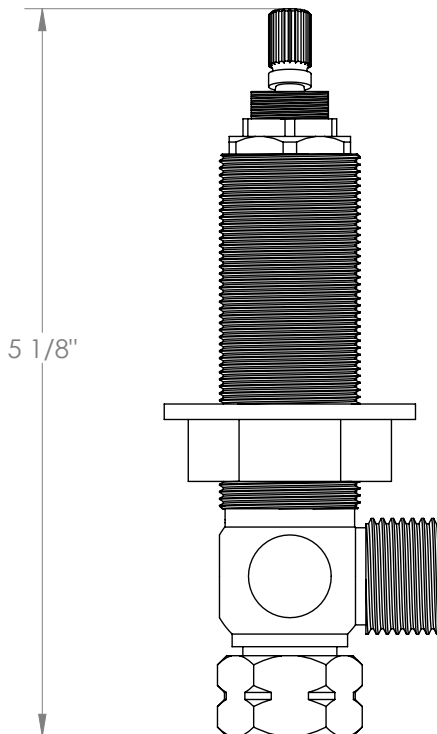

WATERMARK

BROOKLYN, NEW YORK

Valves SS-502LIN

Linear Motion Widespread Valve

- Professional Installation Required

Available in all finishes shown on the [Watermark Designs website](#)

Meets the applicable requirements of ASME A112.18.1-2005/CSA B125.1-05, entitled "Plumbing Supply Fittings".

Watermark Designs reserves the right to make revisions without notice to produce specifications. All product dimensions are nominal.

09/2023

350 Dewitt Ave. Brooklyn, NY 11207 USA | T: 1 718 257 2800 | F: 1 718 257 2144 | customerservice@watermark-designs.com