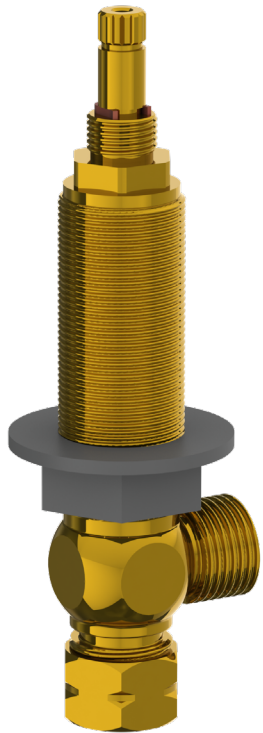

WATERMARK

BROOKLYN, NEW YORK

Valves SS-502-H

Widespread/ Bidet Valve -Hot

- Professional Installation Required

Available in all finishes shown on the [Watermark Designs website](#)

Meets the applicable requirements of ASME A112.18.1-2005/CSA B125.1-05, entitled "Plumbing Supply Fittings".