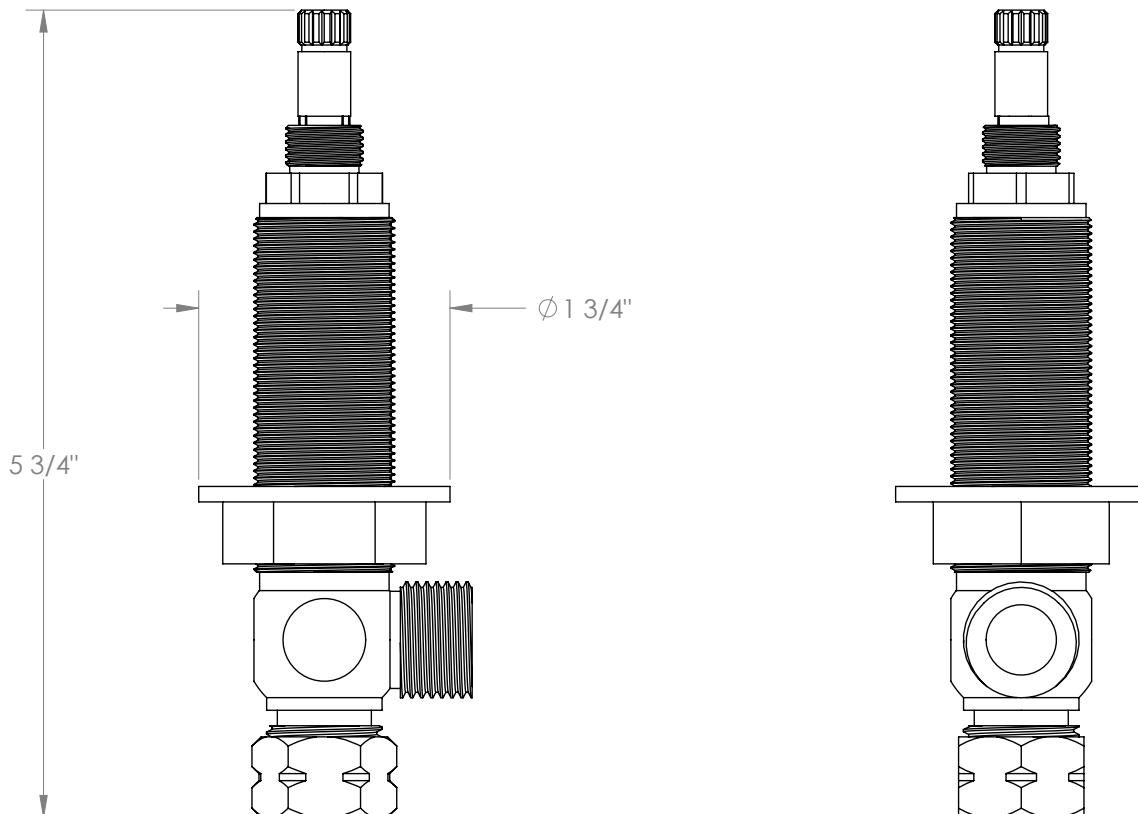

WATERMARK

BROOKLYN, NEW YORK

Valves SS-502-H

Widespread/ Bidet Valve -Hot

- Professional Installation Required

Available in all finishes shown on the [Watermark Designs website](#)

Meets the applicable requirements of ASME A112.18.1-2005/CSA B125.1-05, entitled "Plumbing Supply Fittings".