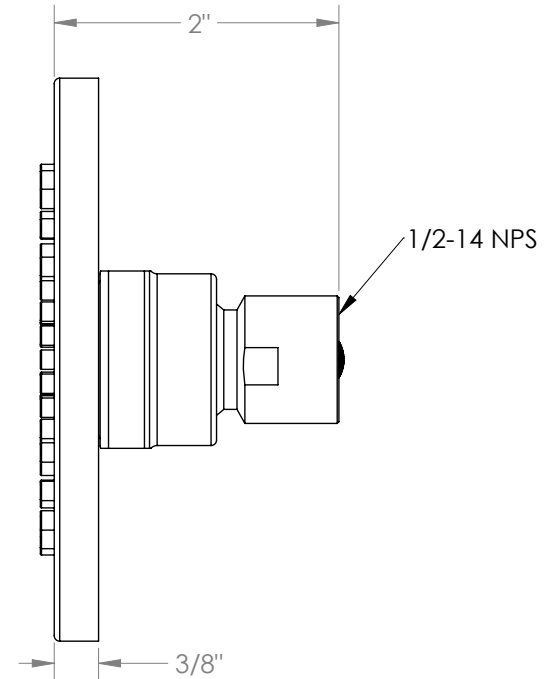

## SH-TIT40

Flat Easy Clean Shower Head, 4" dia.

- Flow Rate: 1.75 GPM at 60 psi
- Self-Cleaning Silicone Jets
- Swivel Range of Motion: 20-25°
- Professional Installation Required.

Available in all finishes shown on the [Watermark Designs website](#)

Meets the applicable requirements of ASME A112.18.1-2005/CSA B125.1-05, entitled "Plumbing Supply Fittings".

Watermark Designs reserves the right to make revisions without notice to produce specifications. All product dimensions are nominal.