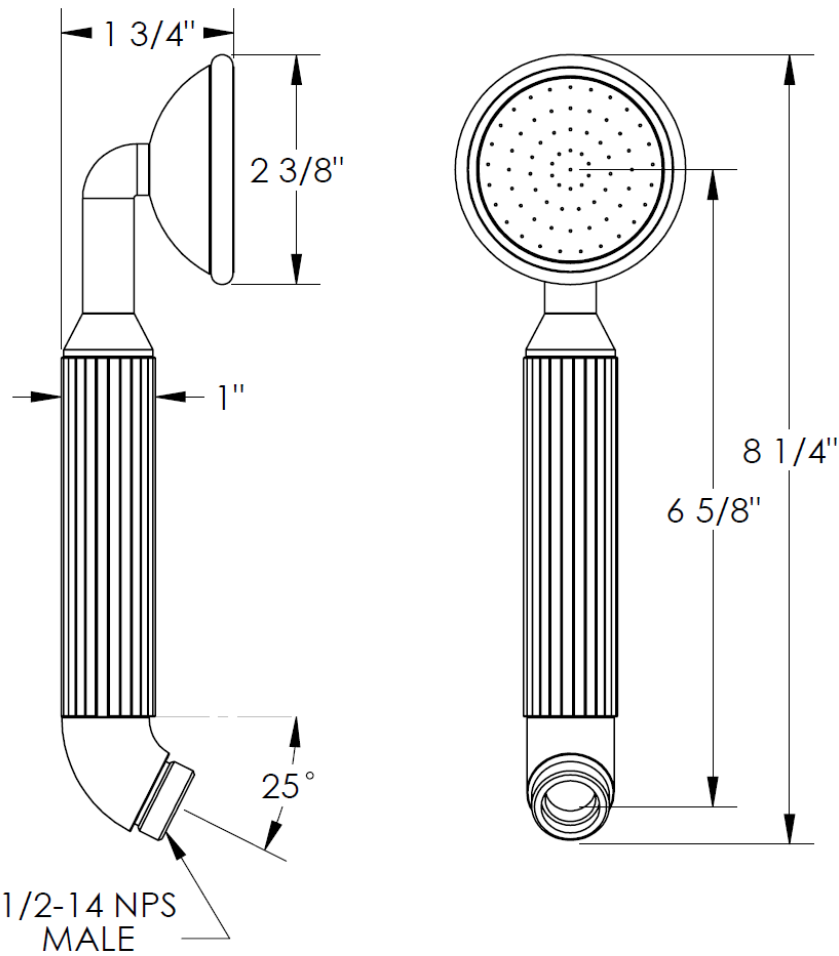

SH-S150
Hand Shower

WATERMARK DESIGNS 12/12/2014