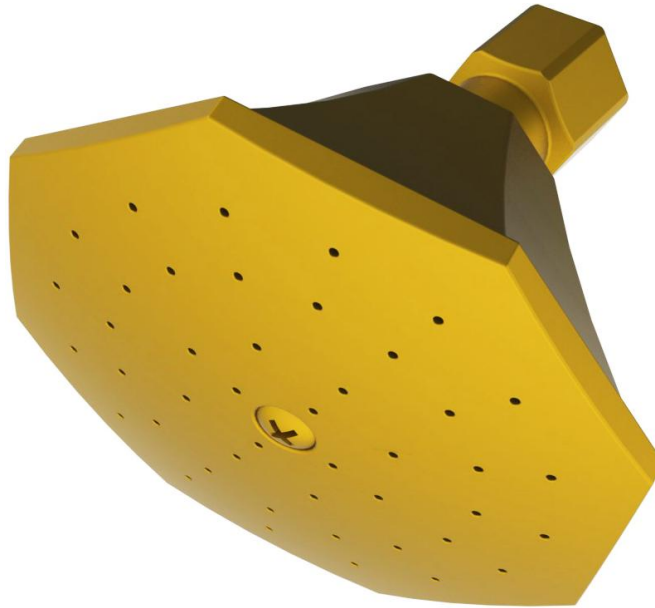

SH-OCT50
Octagon Shower Head

WATERMARK DESIGNS 12/17/2014