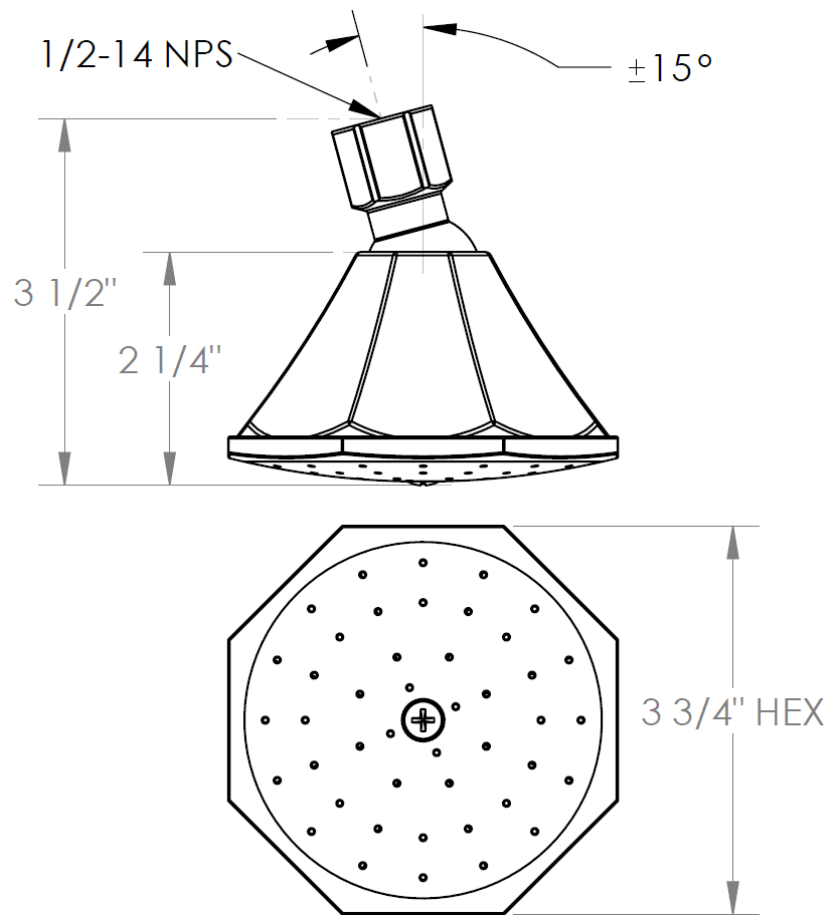

SH-OCT50
Octagon Shower Head

WATERMARK DESIGNS 12/17/2014