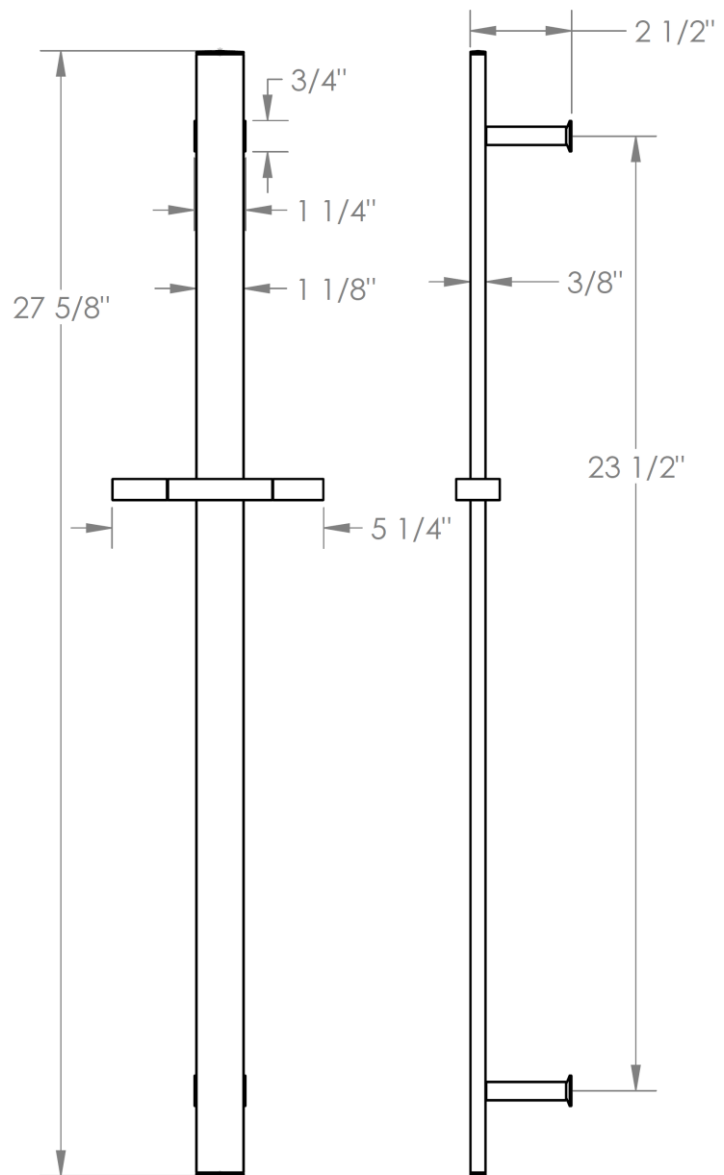

PB-9524
Wall Positioning Bar

WATERMARK DESIGNS 12/1/2016