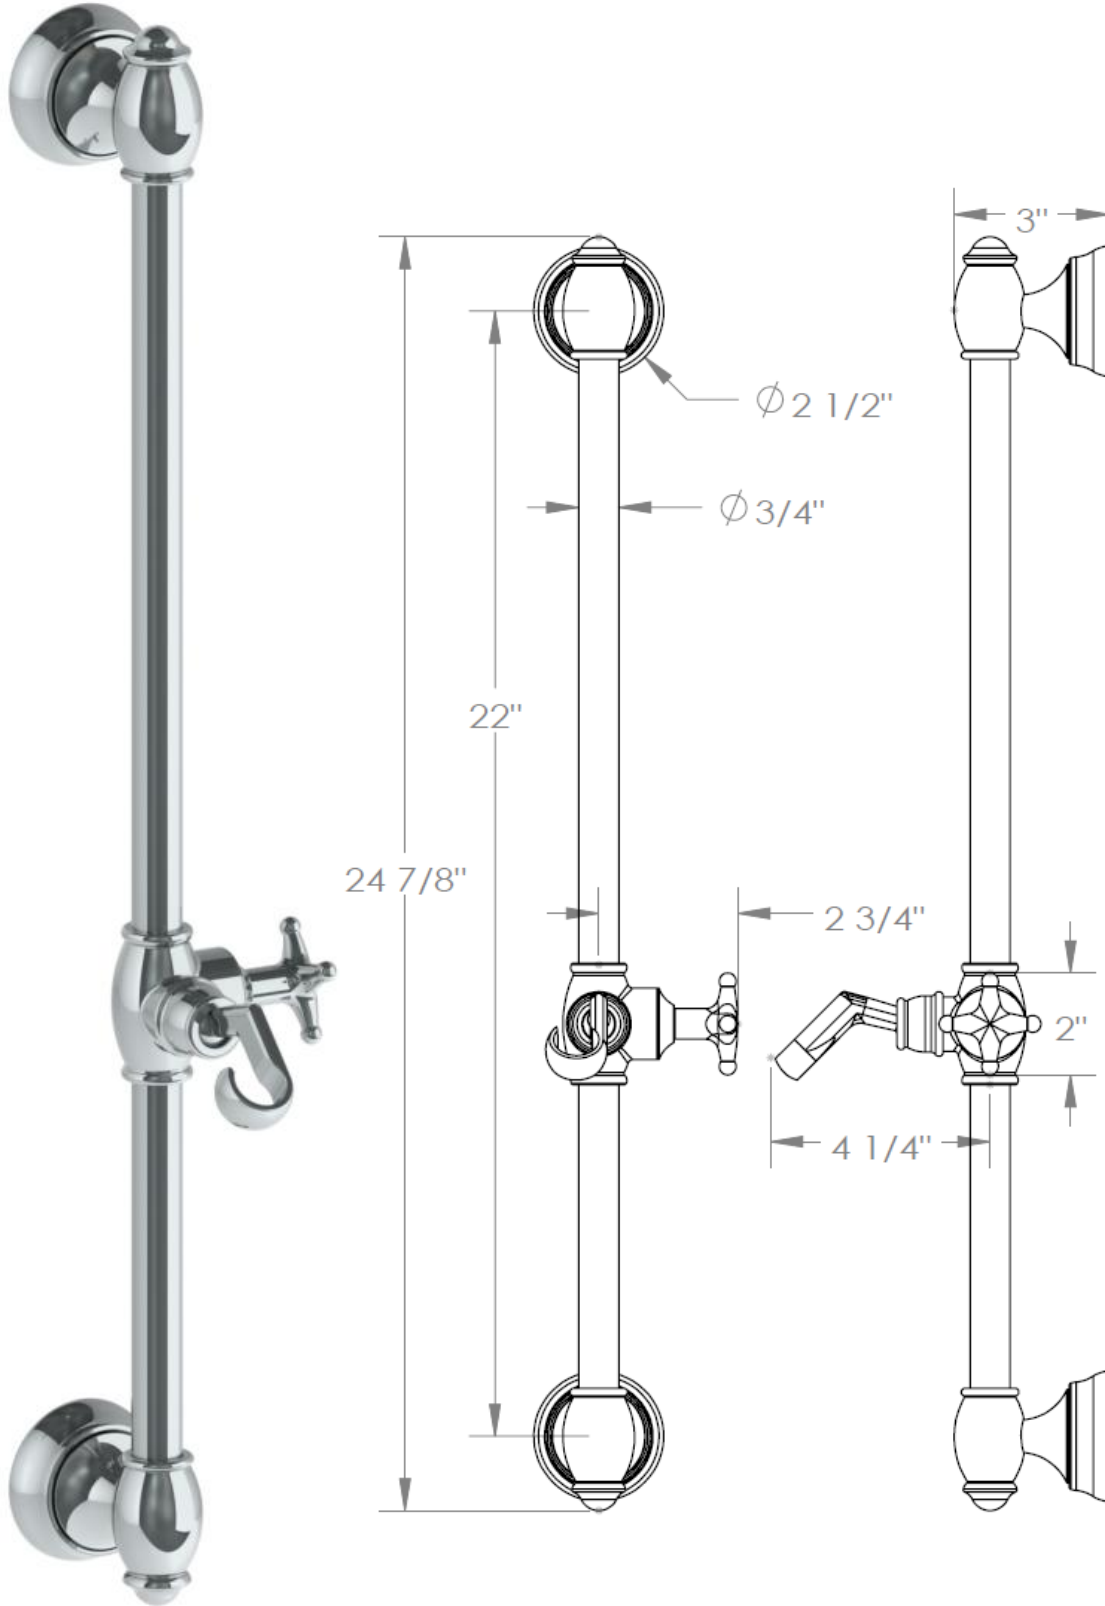

**PB-7524**  
Wall Positioning Bar

**WATERMARK DESIGNS 1/5/2015**