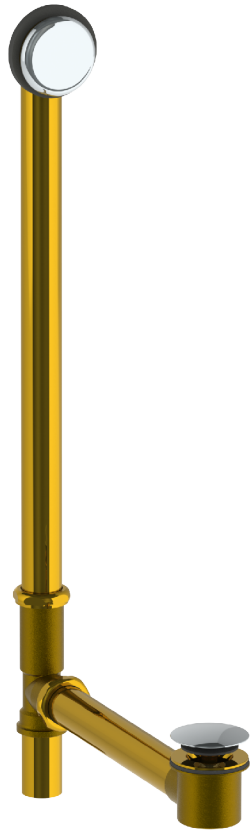

MW05

Soft Toe Touch Style Bath Waste & Overflow Drain

WATERMARK DESIGNS 7/15/2021

350 Dewitt Ave Brooklyn NY 11207 USA T 718 257 2800 F 718 257 2144 info@watermark-designs.com