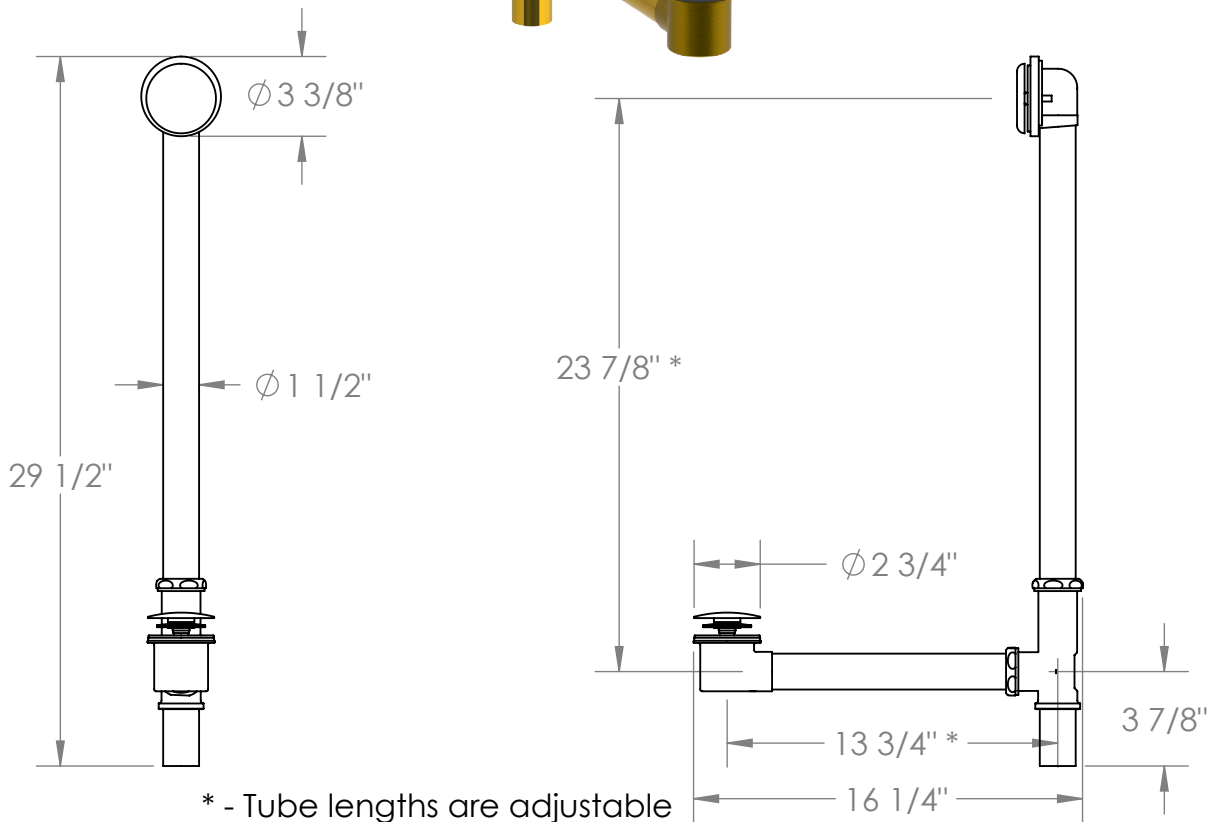

MW05

Soft Toe Touch Style Bath Waste & Overflow Drain

WATERMARK DESIGNS 7/15/2021

350 Dewitt Ave Brooklyn NY 11207 USA T 718 257 2800 F 718 257 2144 info@watermark-designs.com