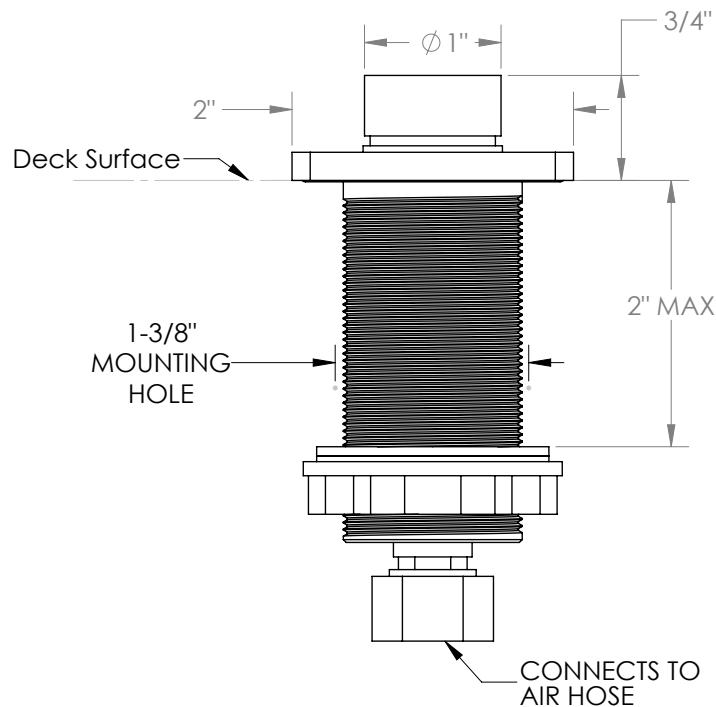

WATERMARK

BROOKLYN, NEW YORK

H-Line MSW115 H-Line Air Switch Trim

- Fits Deck Up To 2" Thick
- Recommended Mounting Hole: 1-3/8"
- Includes both switch and air hose MSBAH
- Professional Installation Required

Available in all finishes shown on the [Watermark Designs website](#)

Meets the applicable requirements of ASME A112.18.1-2005/CSA B125.1-05, entitled "Plumbing Supply Fittings".

Watermark Designs reserves the right to make revisions without notice to produce specifications. All product dimensions are nominal.