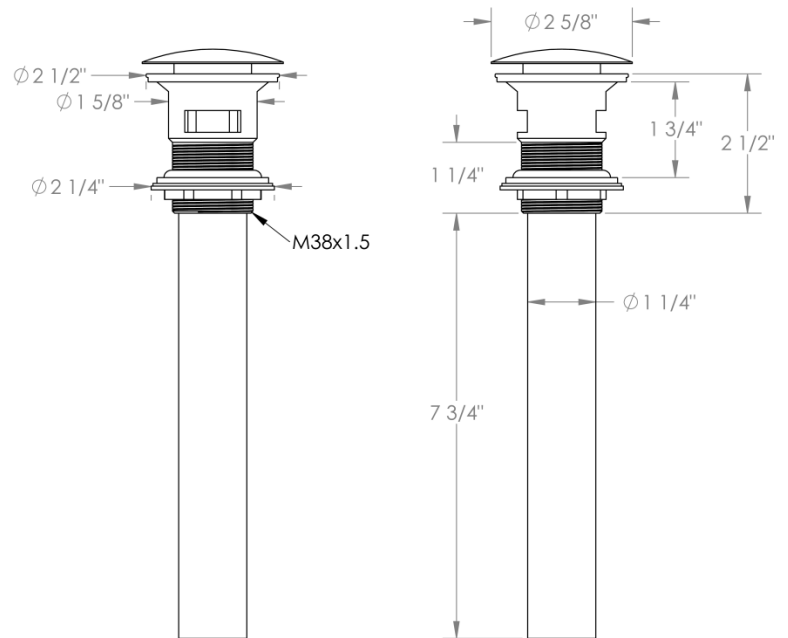

MPU5PL-EU

Soft Touch Lavatory Drain with Overflow

European Version

Entire Assembly Gets Plated

Meets the applicable requirements of ASME A112.18.2-2005/CSA B125.2 -05, entitled "Plumbing Supply Fittings".