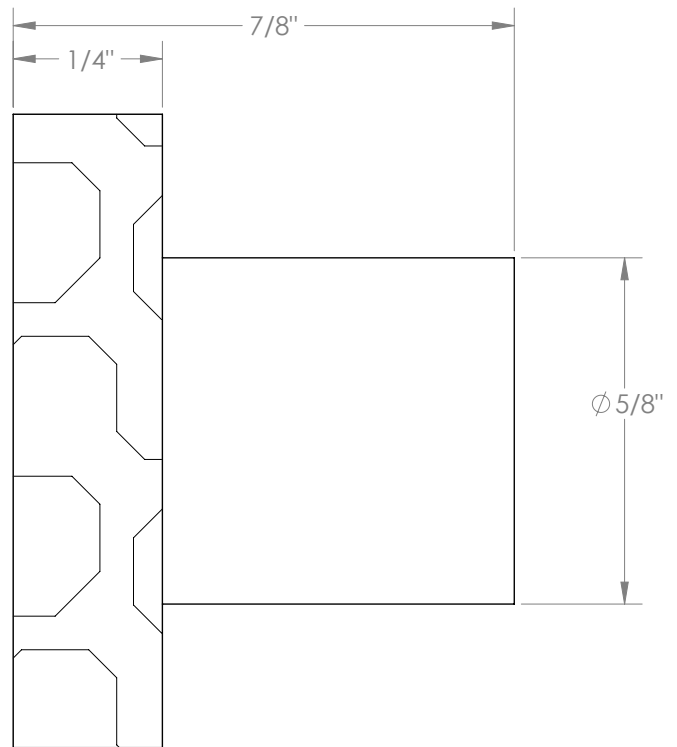

WATERMARK

BROOKLYN, NEW YORK

Sense
KB-272

1" Ø Cabinet Knob - Hammered

- Professional Installation Required

Available in all finishes shown on the [Watermark Designs website](#)

Meets the applicable requirements of ASME A112.18.1-2005/CSA B125.1-05, entitled "Plumbing Supply Fittings".

Watermark Designs reserves the right to make revisions without notice to produce specifications. All product dimensions are nominal.

09/2023

350 Dewitt Ave. Brooklyn, NY 11207 USA | T: 1 718 257 2800 | F: 1 718 257 2144 | customerservice@watermark-designs.com