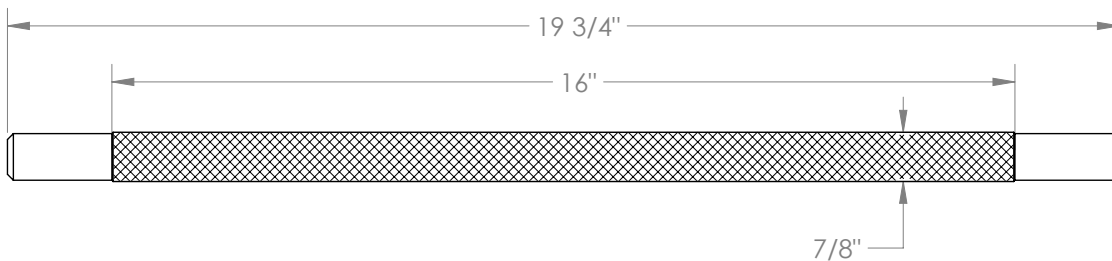

WATERMARK

BROOKLYN, NEW YORK

Urbane
KB-25.18APP

18" CTC Appliance Pull - Diamond Knurled

- Professional Installation Required

Available in all finishes shown on the [Watermark Designs website](#)

Meets the applicable requirements of ASME A112.18.1-2005/CSA B125.1-05, entitled "Plumbing Supply Fittings".