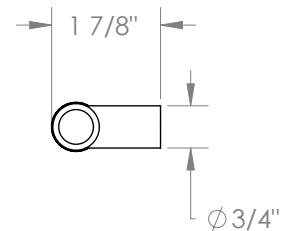

WATERMARK

BROOKLYN, NEW YORK

Urbane
KB-25.18APP

18" CTC Appliance Pull - Diamond Knurled

- Professional Installation Required

Available in all finishes shown on the [Watermark Designs website](#)

Meets the applicable requirements of ASME A112.18.1-2005/CSA B125.1-05, entitled "Plumbing Supply Fittings".

Watermark Designs reserves the right to make revisions without notice to produce specifications. All product dimensions are nominal.

09/2023

350 Dewitt Ave. Brooklyn, NY 11207 USA | T: 1 718 257 2800 | F: 1 718 257 2144 | customerservice@watermark-designs.com