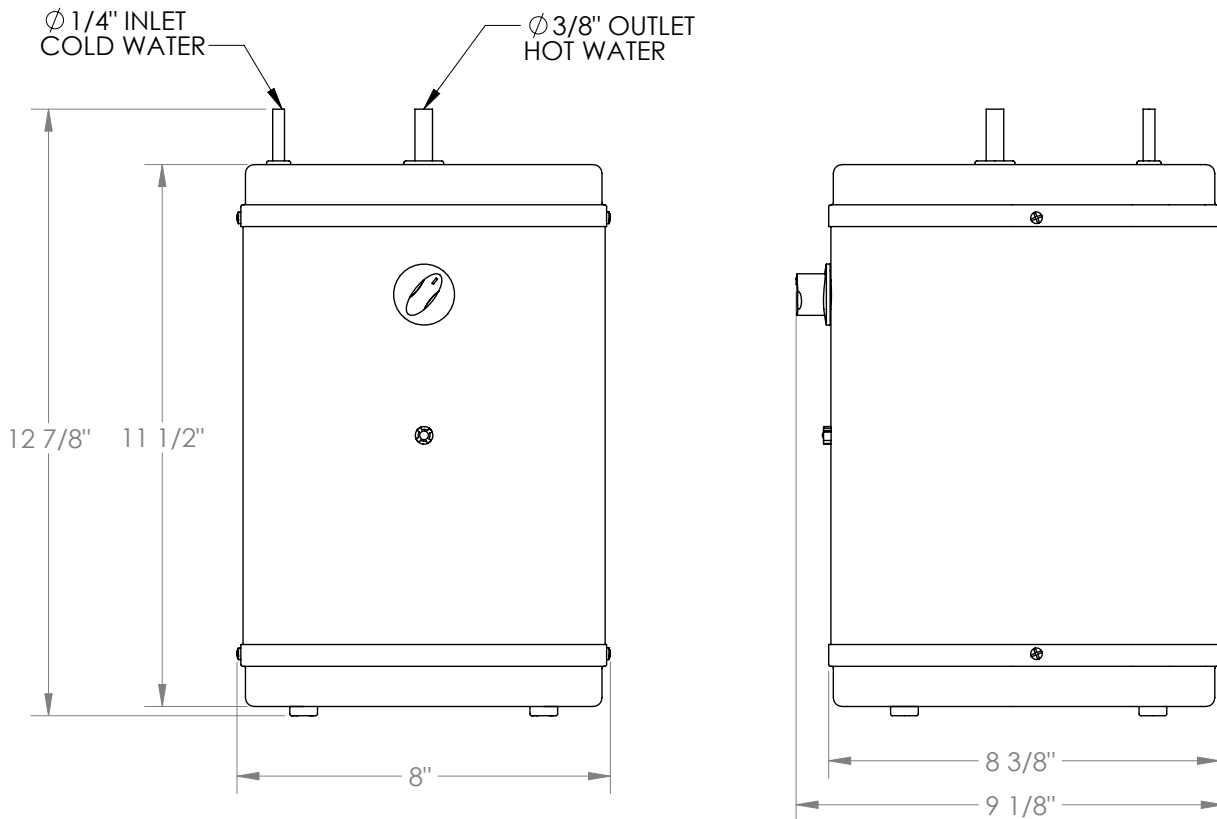

Meets the applicable requirements of ASME A112.18.1-2005/CSA B125.1-05, entitled "Plumbing Supply Fittings".

Watermark Designs reserves the right to make revisions without notice to produce specifications. All product dimensions are nominal.