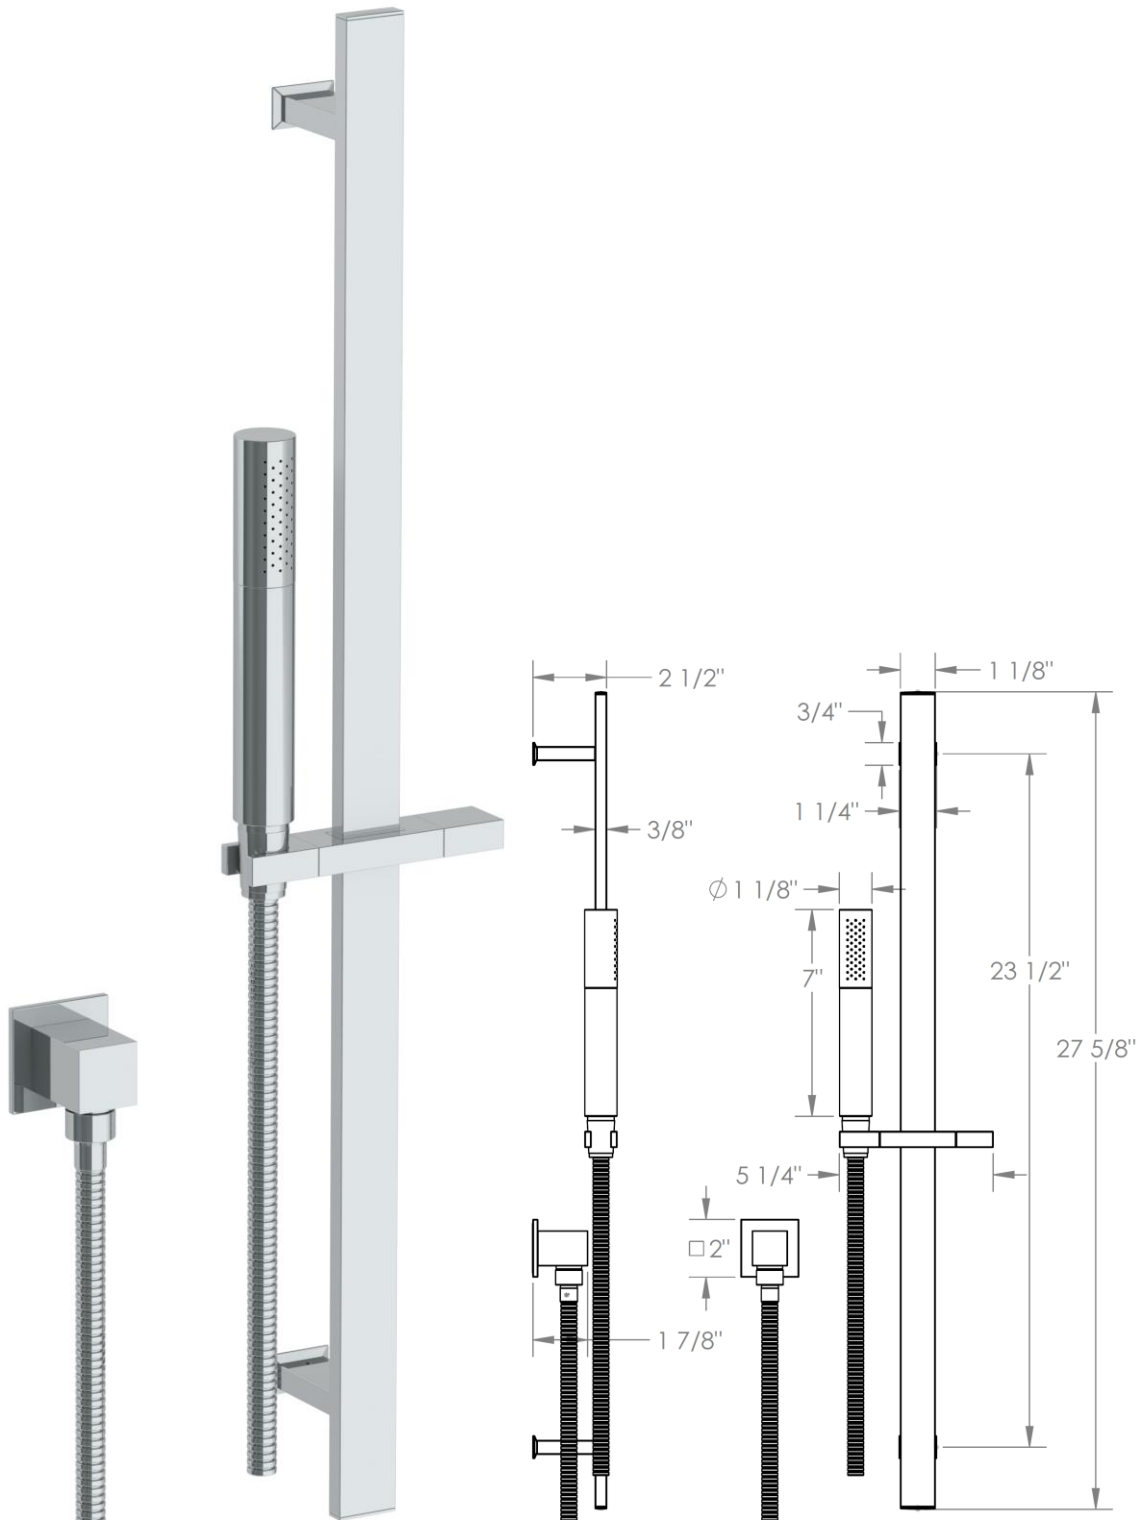

HSS-KIT267-125

Positioning (Slide) Bar Kit

Includes: PB-9524 Positioning Bar, SH-TIT30 Hand Shower, DS-4079 Hand Shower Hose and ELB-SQ2 Square Wall Elbow

Meets the applicable requirements of ASME A112.18.1-2005/CSA B125.1-05, entitled "Plumbing Supply Fittings"