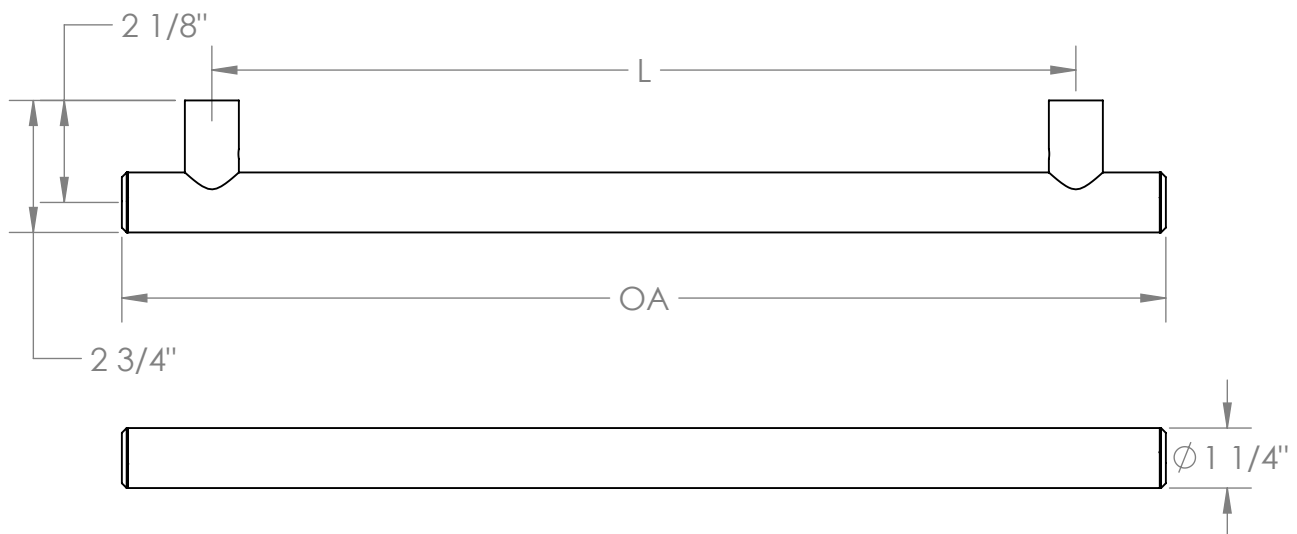

GB21,GB22,GB23,GB24,GB25

Wall Mounted Shower Grab Bar

Titanium Collection

MODEL NUMBER	DIMENSION OF L	DIMENSION OF OA
GB21	12"	15 3/4"
GB22	16"	19 3/4"
GB23	18"	21 3/4"
GB24	24"	27 3/4"
GB25	32"	35 3/4"

Meets the applicable requirements of ASME A112.18.1-2005/CSA B125.1-05, entitled "Plumbing Supply Fittings"