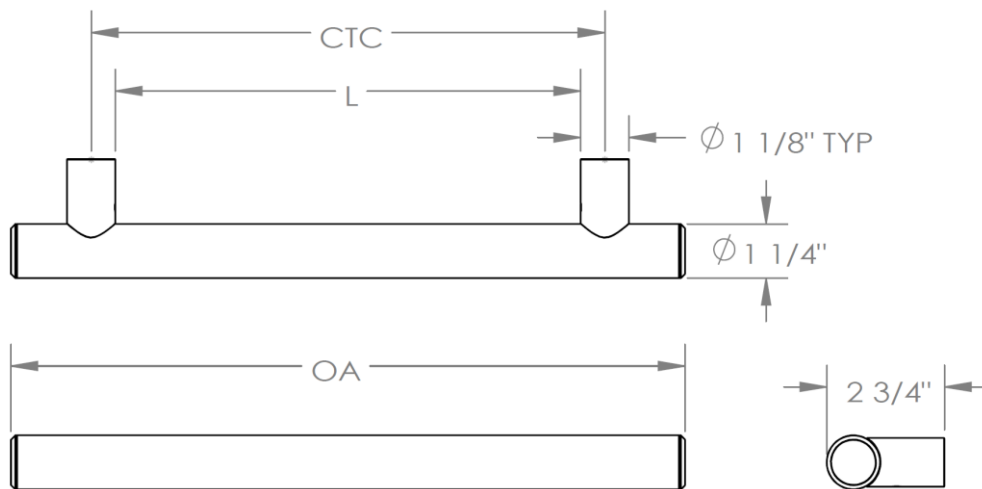

GB21, GB22, GB23, GB24, GB25
 Grab Bars
 Titanium Collection

Model No.	Dimension of CTC	Dimension of L	Dimension of OA
GB21	12"	10 ⁷ / ₈ "	14 ³ / ₄ "
GB22	16"	14 ⁷ / ₈ "	18 ³ / ₄ "
GB23	18"	16 ⁷ / ₈ "	20 ³ / ₄ "
GB24	24"	22 ⁷ / ₈ "	26 ³ / ₄ "
GB25	32"	30 ⁷ / ₈ "	34 ³ / ₄ "

GB26, GB27, GB28
 Grab Bars
 Titanium Collection

Model No.	Dimension of CTC1	Dimension of CTC2	Dimension of L	Dimension of OA
GB26	36"	18"	16 ⁷ / ₈ "	38 ³ / ₄ "
GB27	42"	21"	19 ⁷ / ₈ "	44 ³ / ₄ "
GB28	48"	24"	22 ⁷ / ₈ "	50 ³ / ₄ "