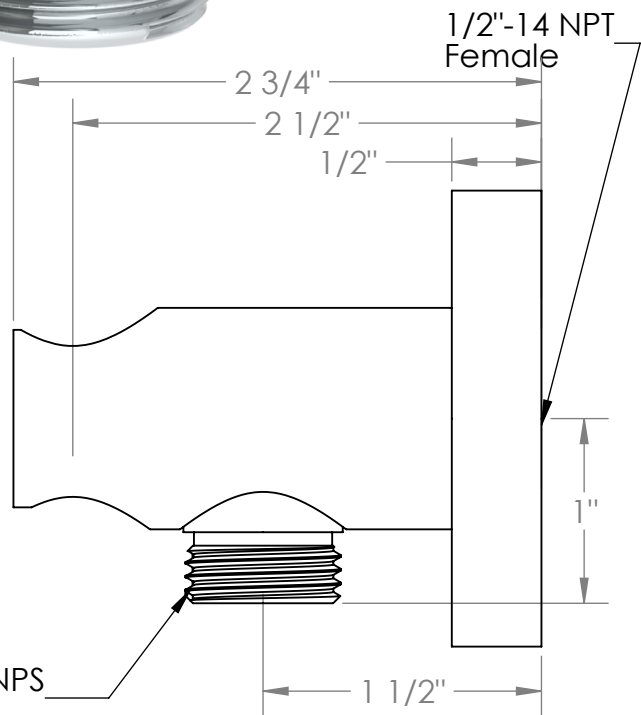

ELB-LFT1
Wall Elbow with Hook

1/2"-14 NPS
Male

Meets the applicable requirements of ASME A112.18.1-2005/CSA B125.1-05, entitled "Plumbing Supply Fittings"