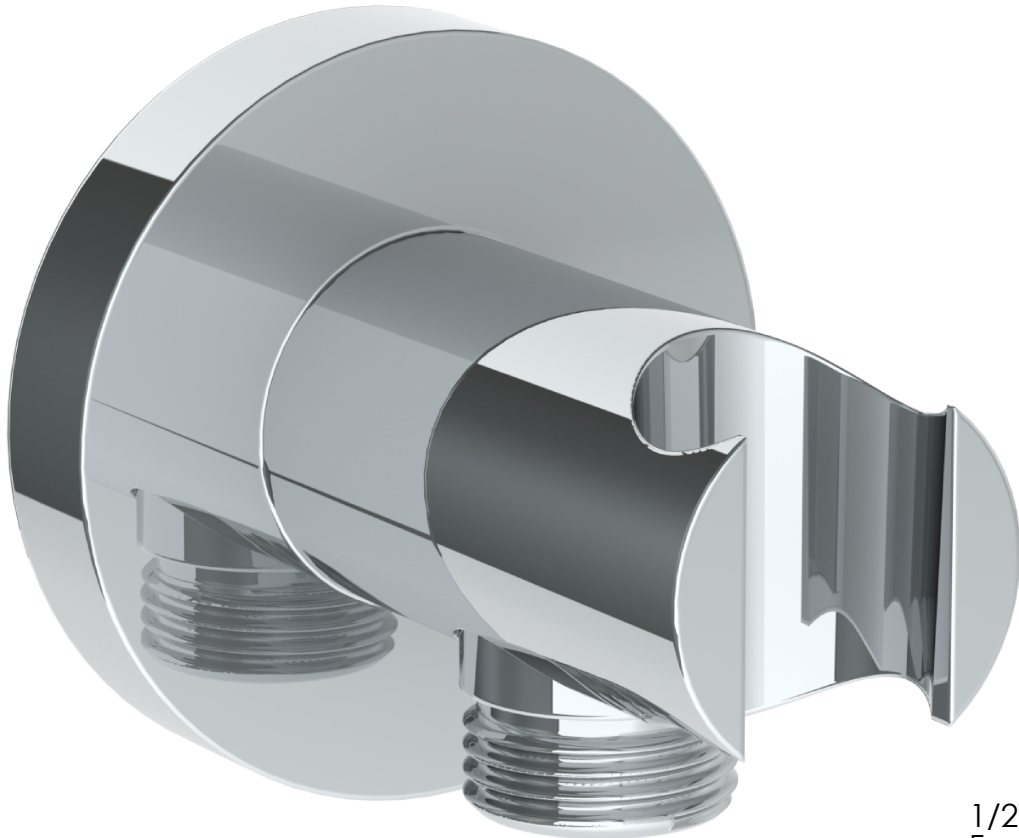

ELB-LFT1
Wall Elbow with Hook

1/2"-14 NPS
Male

Meets the applicable requirements of ASME A112.18.1-2005/CSA B125.1-05, entitled "Plumbing Supply Fittings"