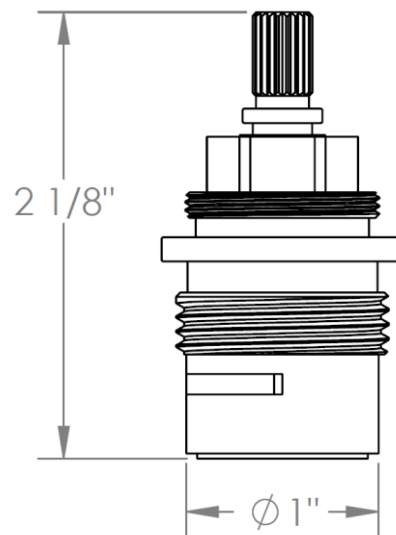

CRT508.3-H

Cartridge for Two Hole Exposed Deck and Floor Mount Tub Filler – Hot
For use with Anika, Blue, Brooklyn, Elements, Jem, Loft 2.0,
Sense, Sutton, Titanium, Urbane, and Zen Series
Quarter Turn Counter-Clockwise

Meets the applicable requirements of ASME A112.18.1-2005/CSA B125.1-05, entitled "Plumbing Supply Fittings"