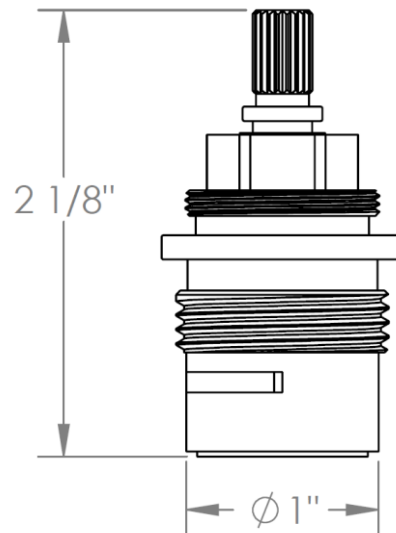

CRT508.3-C

Cartridge for Two Hole Exposed Deck and Floor Mount Tub Filler – Cold
For use with Anika, Blue, Brooklyn, Elements, Jem, Loft 2.0,
Sense, Sutton, Titanium, Urbane, and Zen Series
Quarter Turn Clockwise

Meets the applicable requirements of ASME A112.18.1-2005/CSA B125.1-05, entitled "Plumbing Supply Fittings"