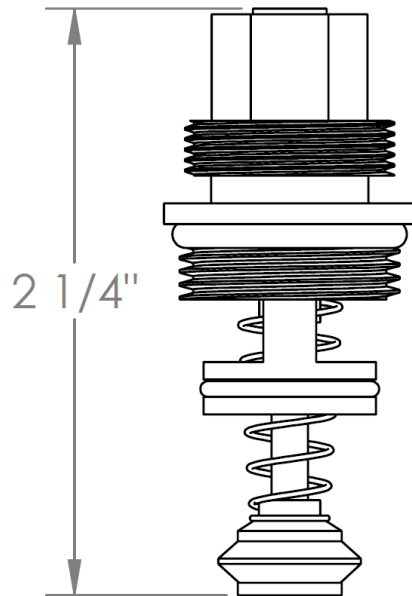

CRT506.7-DIV
Diverter Cartridge for SS-PB85 Rough

Meets the applicable requirements of ASME A112.18.1-2005/CSA B125.1-05, entitled "Plumbing Supply Fittings"

WATERMARK DESIGNS 4/23/2019

350 Dewitt Ave Brooklyn NY 11207 USA T 718 257 2800 F 718 257 2144 info@watermark-designs.com