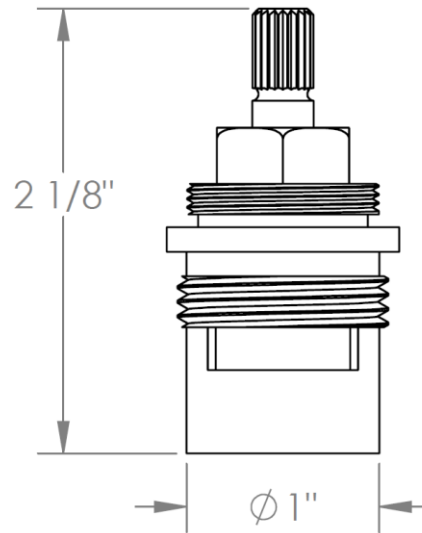

CRT506.4-V34

Volume Cartridge for SS-TH4000 and SS-TH6000

Meets the applicable requirements of ASME A112.18.1-2005/CSA B125.1-05, entitled "Plumbing Supply Fittings"

WATERMARK DESIGNS 4/25/2019

350 Dewitt Ave Brooklyn NY 11207 USA T 718 257 2800 F 718 257 2144 info@watermark-designs.com