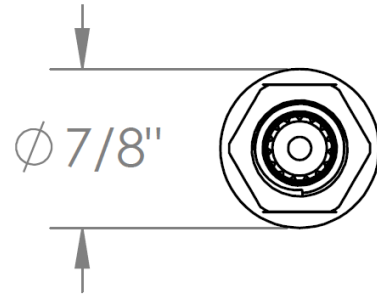

**CRT503-H**

1/2" Cartridge for 2-Valve/3-Valve/2 Handle Wall Lavatory Valve - Hot  
For use with SS-506, SS-503, SS-TS200-H, SS-THV2.2 or SS-THV2.2-26C rough  
Quarter Turn Counter-Clockwise

Meets the applicable requirements of ASME A112.18.1-2005/CSA B125.1-05, entitled "Plumbing Supply Fittings"