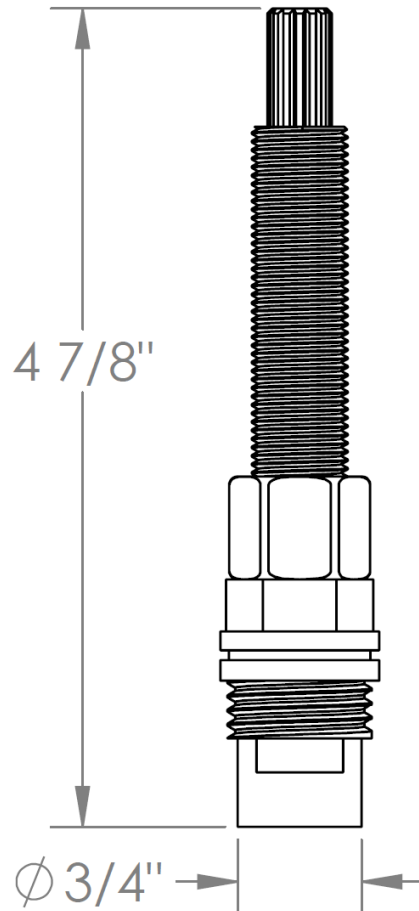

**CRT503-H**

1/2" Cartridge for 2-Valve/3-Valve/2 Handle Wall Lavatory Valve - Hot  
For use with SS-506, SS-503, SS-TS200-H, SS-THV2.2 or SS-THV2.2-26C rough  
Quarter Turn Counter-Clockwise

Meets the applicable requirements of ASME A112.18.1-2005/CSA B125.1-05, entitled "Plumbing Supply Fittings"