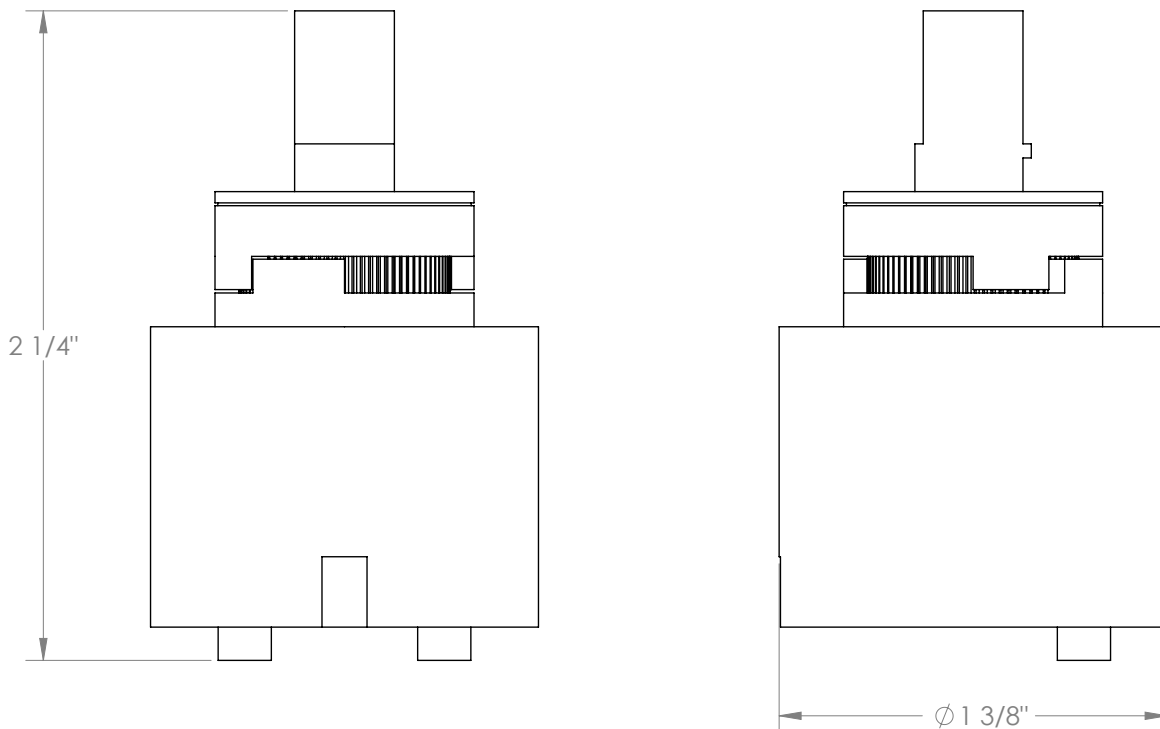

WATERMARK

BROOKLYN, NEW YORK

Cartridges CRT23-7.3

Single Hole Kitchen Faucet Cartridge for Lever
Handles

- Professional Installation Required

Available in all finishes shown on the [Watermark Designs website](#)

Meets the applicable requirements of ASME A112.18.1-2005/CSA B125.1-05, entitled "Plumbing Supply Fittings".

Watermark Designs reserves the right to make revisions without notice to produce specifications. All product dimensions are nominal.