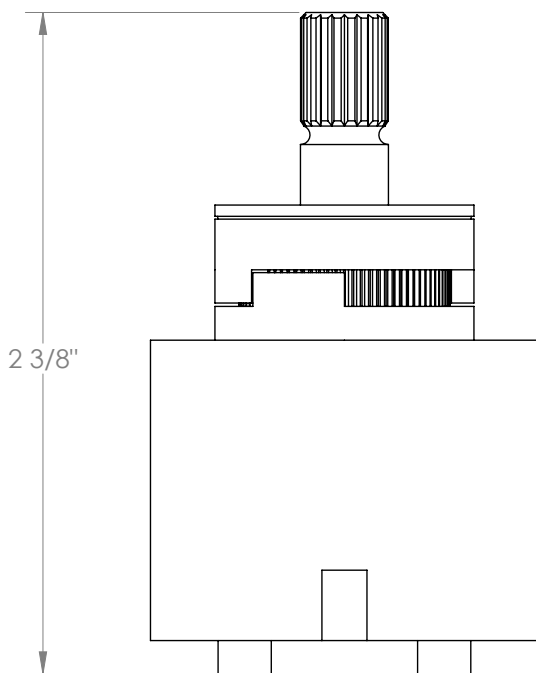

## Cartridges

CRT115-7.3

Single Hole Kitchen Faucet Cartridge

- Professional Installation Required

Available in all finishes shown on the [Watermark Designs website](#)

Meets the applicable requirements of ASME A112.18.1-2005/CSA B125.1-05, entitled "Plumbing Supply Fittings".

Watermark Designs reserves the right to make revisions without notice to produce specifications. All product dimensions are nominal.

09/2023

350 Dewitt Ave. Brooklyn, NY 11207 USA | T: 1 718 257 2800 | F: 1 718 257 2144 | [customerservice@watermark-designs.com](mailto:customerservice@watermark-designs.com)