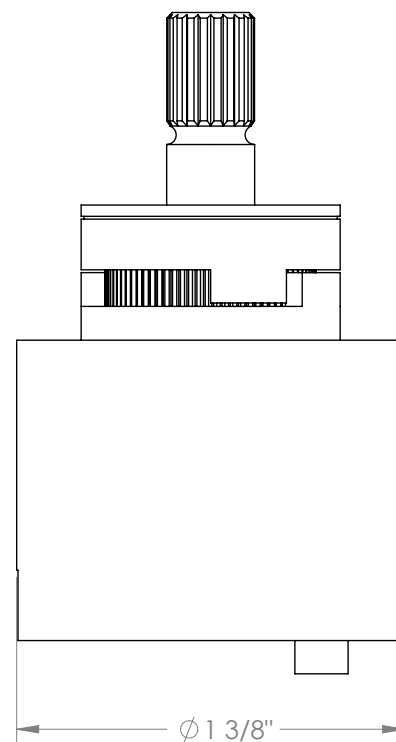

## Cartridges

CRT115-7.3

Single Hole Kitchen Faucet Cartridge

- Professional Installation Required

Available in all finishes shown on the [Watermark Designs website](#)

Meets the applicable requirements of ASME A112.18.1-2005/CSA B125.1-05, entitled "Plumbing Supply Fittings".

Watermark Designs reserves the right to make revisions without notice to produce specifications. All product dimensions are nominal.

09/2023

350 Dewitt Ave. Brooklyn, NY 11207 USA | T: 1 718 257 2800 | F: 1 718 257 2144 | [customerservice@watermark-designs.com](mailto:customerservice@watermark-designs.com)