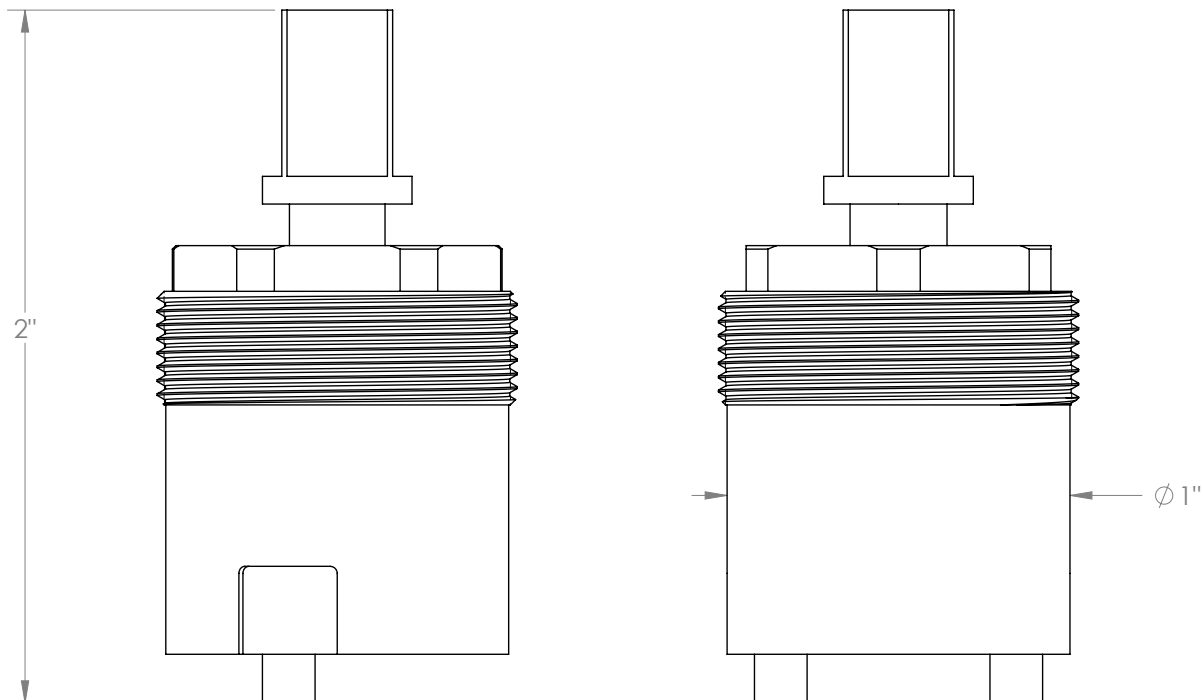

WATERMARK

BROOKLYN, NEW YORK

Cartridges CRT-PRMX25

Mixing Valve Cartridge For 2 Hole and 3 Hole
Kitchen Faucets

- Professional Installation Required

Available in all finishes shown on the [Watermark Designs website](#)

Meets the applicable requirements of ASME A112.18.1-2005/CSA B125.1-05, entitled "Plumbing Supply Fittings".

Watermark Designs reserves the right to make revisions without notice to produce specifications. All product dimensions are nominal.