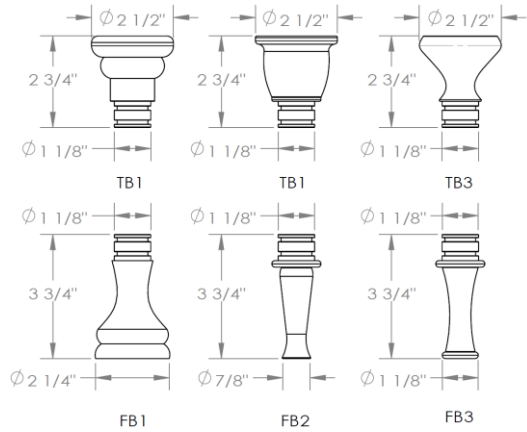

**CON\_-TRDST-S-D**

Double Console Legs

Please Specify Top Base and Foot Base

MODEL NO.	A	B	C	D	E	F
CON60-TRDST	32 1/2"	23 3/8"	18 1/2"	53 3/4"	20"	17 1/8"
CON72-TRDST	32 1/2"	23 3/8"	25 1/2"	65 3/4"	20"	17 1/8"