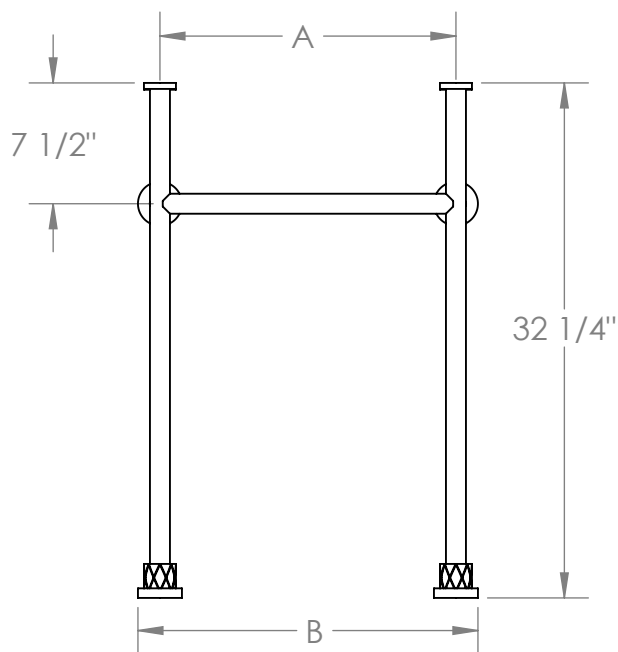

CON24-LILST-

Console Legs For 24",30" or 36"
Stone/ Marble/ Glass/ Wood Top

MODEL NO.	A	B	C	D
CON24-LILST	18 1/2"	21 1/4"	19"	16 1/8"
CON30-LILST	25 1/2"	28 1/4"	20"	17 1/8"
CON36-LILST	31 1/2"	34 1/4"	20"	17 1/8"

Meets the applicable requirements of ASME A112.18.1-2005/CSA B125.1-05, entitled "Plumbing Supply Fittings"

WATERMARK DESIGNS 9/18/2019

350 Dewitt Ave Brooklyn NY 11207 USA T 718 257 2800 F 718 257 2144 info@watermark-designs.com