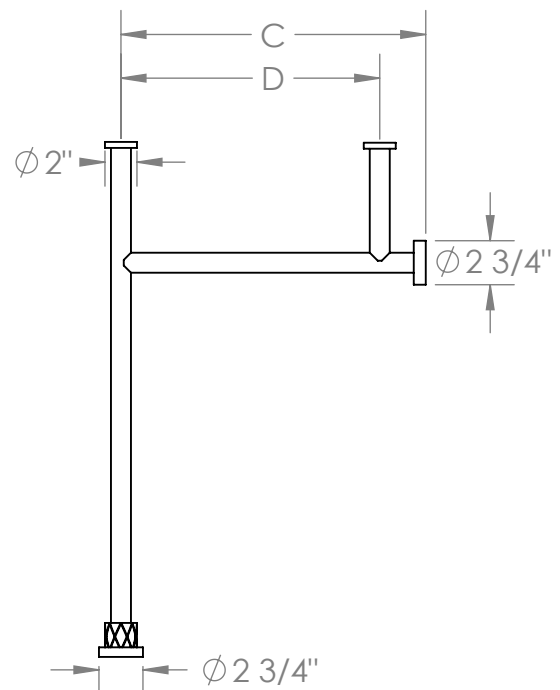

CON24-LILST-

Console Legs For 24",30" or 36"
Stone/ Marble/ Glass/ Wood Top

MODEL NO.	A	B	C	D
CON24-LILST	18 1/2"	21 1/4"	19"	16 1/8"
CON30-LILST	25 1/2"	28 1/4"	20"	17 1/8"
CON36-LILST	31 1/2"	34 1/4"	20"	17 1/8"

Meets the applicable requirements of ASME A112.18.1-2005/CSA B125.1-05, entitled "Plumbing Supply Fittings"

WATERMARK DESIGNS 9/18/2019

350 Dewitt Ave Brooklyn NY 11207 USA T 718 257 2800 F 718 257 2144 info@watermark-designs.com