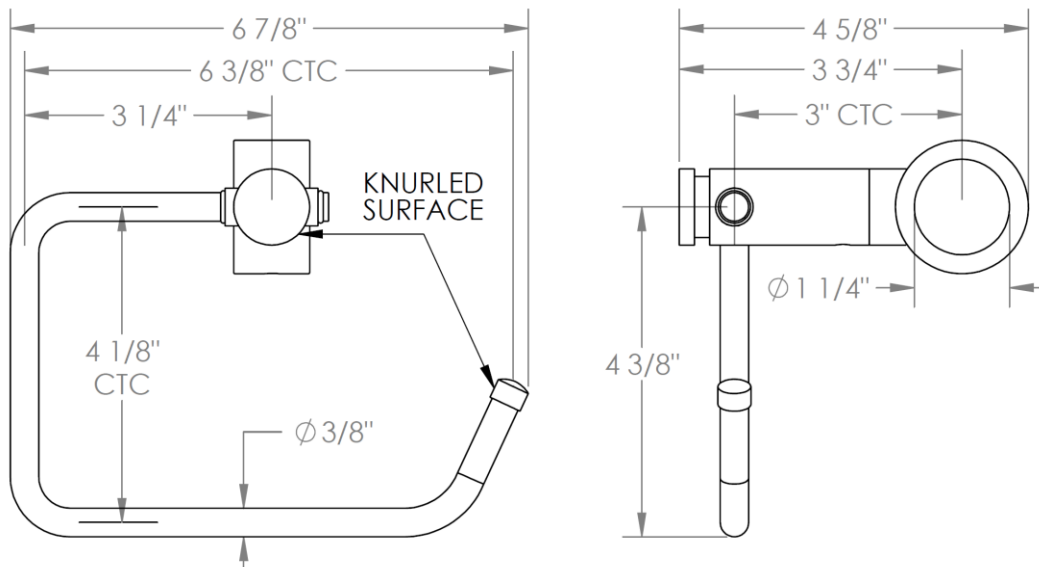

CON-URB-0.4

Paper Holder for Console Legs
Urbane Collection

WATERMARK DESIGNS 9/26/2018