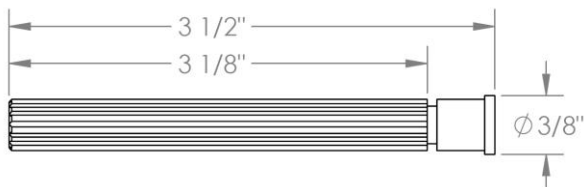

ASN-VCWD

Adaptor Stem and Nipple for SS-VCWD2 and SS-VCWD3

Meets the applicable requirements of ASME A112.18.1-2005/CSA B125.1-05, entitled "Plumbing Supply Fittings"