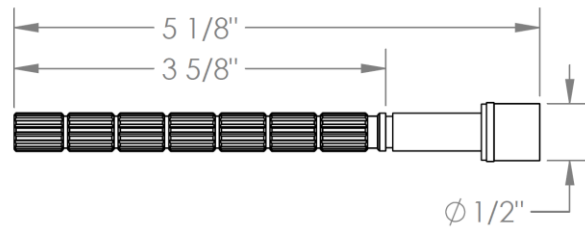

ASN-PB

Adaptor Stem and Nipple for SS-PB75 and SS-PB85

Meets the applicable requirements of ASME A112.18.1-2005/CSA B125.1-05, entitled "Plumbing Supply Fittings"

WATERMARK DESIGNS 3/7/2019

350 Dewitt Ave Brooklyn NY 11207 USA T 718 257 2800 F 718 257 2144 info@watermark-designs.com