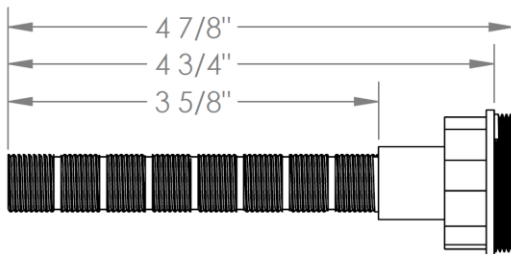

ASN-PB

Adaptor Stem and Nipple for SS-PB75 and SS-PB85

Meets the applicable requirements of ASME A112.18.1-2005/CSA B125.1-05, entitled "Plumbing Supply Fittings"

WATERMARK DESIGNS 3/7/2019

350 Dewitt Ave Brooklyn NY 11207 USA T 718 257 2800 F 718 257 2144 info@watermark-designs.com