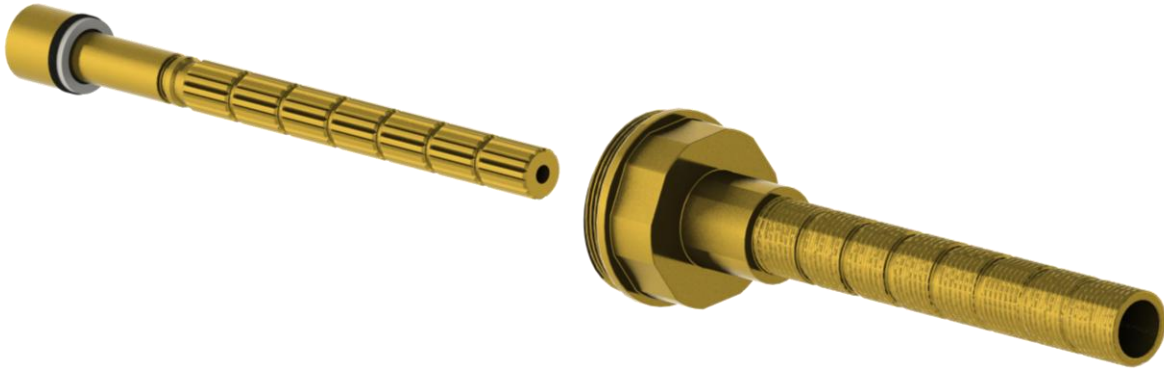

ASN-PB

Adaptor Stem and Nipple for SS-PB75 and SS-PB85

Meets the applicable requirements of ASME A112.18.1-2005/CSA B125.1-05, entitled "Plumbing Supply Fittings"

WATERMARK DESIGNS 3/7/2019

350 Dewitt Ave Brooklyn NY 11207 USA T 718 257 2800 F 718 257 2144 info@watermark-designs.com