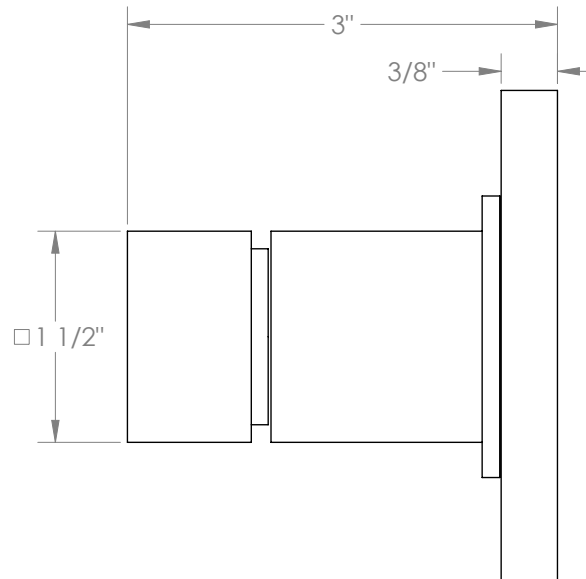

WATERMARK

BROOKLYN, NEW YORK

Jem

97-WTRTP-J6

Wall Mounted Trim with Faceplate

- For use with the: SS-TS200-C, SS-TS200-H, SS-TS150-C, SS-TS150-H, SS-WD2, SS-WD3, SS-VCWD2, or SS-VCWD3 concealed rough
- Professional Installation Required

Available in all finishes shown on the [Watermark Designs website](#)

Meets the applicable requirements of ASME A112.18.1-2005/CSA B125.1-05, entitled "Plumbing Supply Fittings".

Watermark Designs reserves the right to make revisions without notice to produce specifications. All product dimensions are nominal.