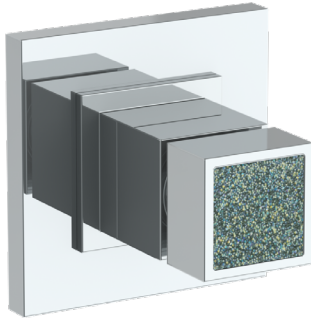

WATERMARK

BROOKLYN, NEW YORK

Jem

97-WTRTP-J6

Wall Mounted Trim with Faceplate

- For use with the: SS-TS200-C, SS-TS200-H, SS-TS150-C, SS-TS150-H, SS-WD2, SS-WD3, SS-VCWD2, or SS-VCWD3 concealed rough
- Professional Installation Required

Available in all finishes shown on the [Watermark Designs website](#)

Meets the applicable requirements of ASME A112.18.1-2005/CSA B125.1-05, entitled "Plumbing Supply Fittings".

Watermark Designs reserves the right to make revisions without notice to produce specifications. All product dimensions are nominal.