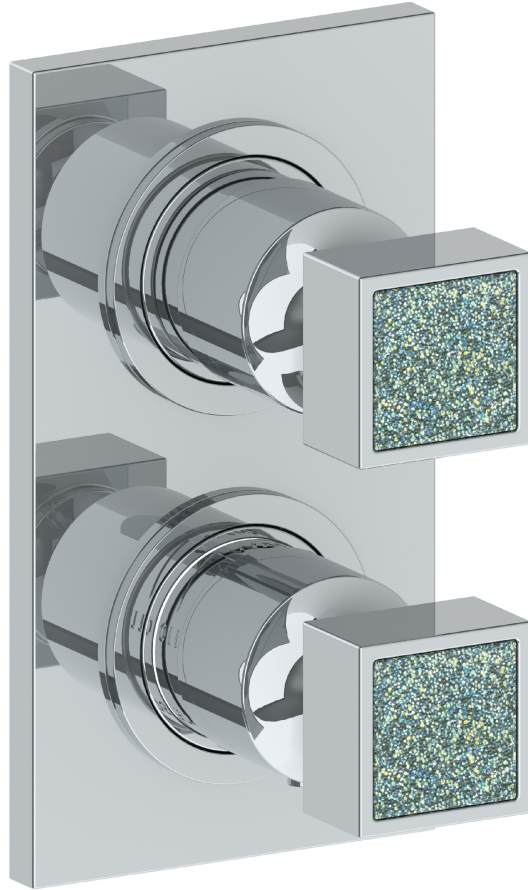

97-T25-J6

Wall Mounted Thermostatic Shower Trim with built-in control
For use with SS-TH60, SS-TH70, or SS-TH80 concealed rough

Meets the applicable requirements of ASME A112.18.1-2005/CSA B125.1-05, entitled "Plumbing Supply Fittings"