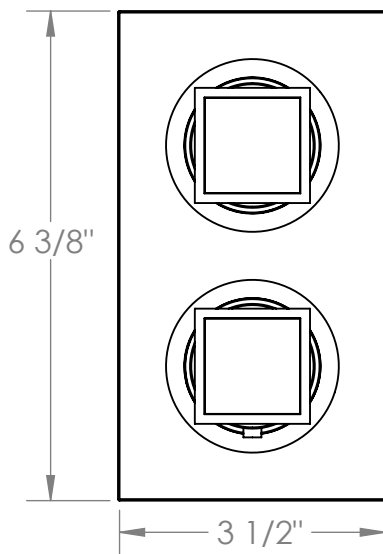

97-T25-J6

Wall Mounted Thermostatic Shower Trim with built-in control
For use with SS-TH60, SS-TH70, or SS-TH80 concealed rough

Meets the applicable requirements of ASME A112.18.1-2005/CSA B125.1-05, entitled "Plumbing Supply Fittings"