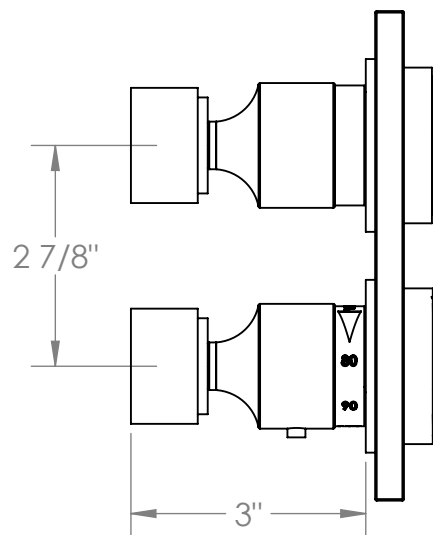

97-T25-J6

Wall Mounted Thermostatic Shower Trim with built-in control
For use with SS-TH60, SS-TH70, or SS-TH80 concealed rough

Meets the applicable requirements of ASME A112.18.1-2005/CSA B125.1-05, entitled "Plumbing Supply Fittings"