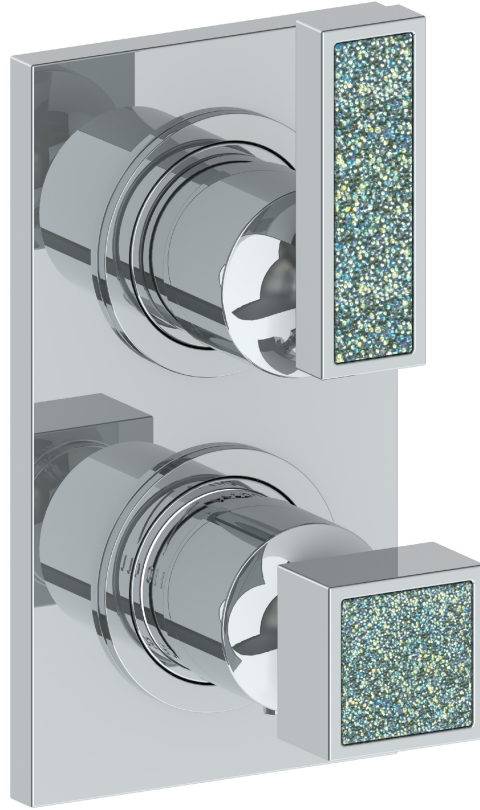

97-T25-J5

Wall Mounted Thermostatic Shower Trim with built in control
For use with SS-TH60 or SS-TH70 concealed rough

Meets the applicable requirements of ASME A112.18.1-2005/CSA B125.1-05, entitled "Plumbing Supply Fittings"