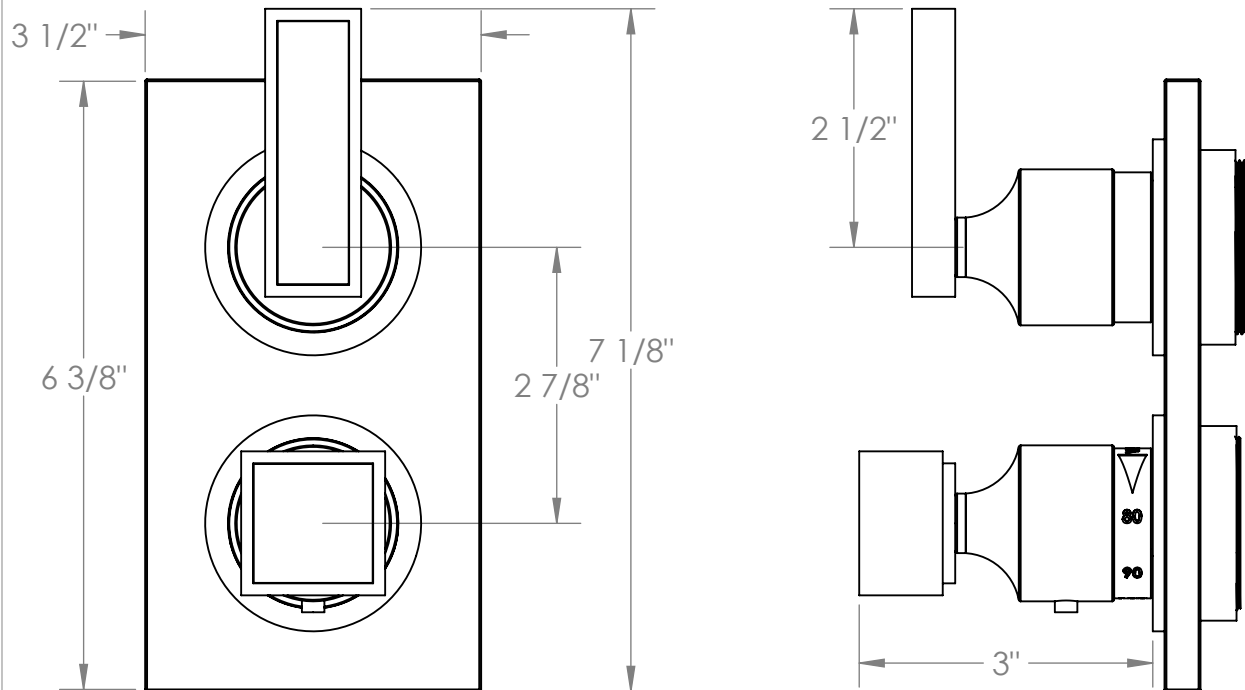

97-T25-J5

Wall Mounted Thermostatic Shower Trim with built in control
For use with SS-TH60 or SS-TH70 concealed rough

Meets the applicable requirements of ASME A112.18.1-2005/CSA B125.1-05, entitled "Plumbing Supply Fittings"