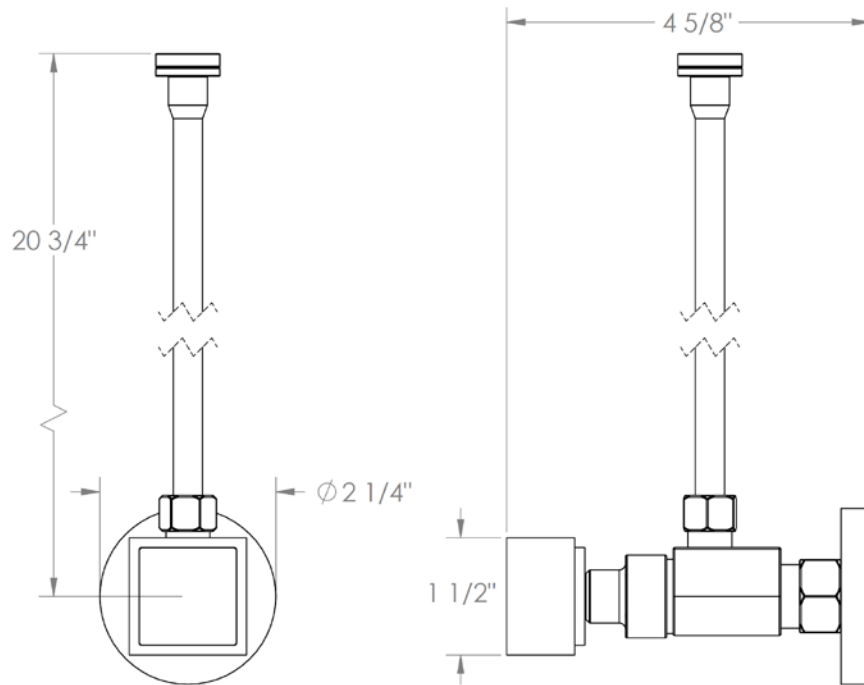

97-MAS5-J6

Angle Stop Kit

1/2" Compression x 3/8" OD Compression

WATERMARK DESIGNS 3/1/2018