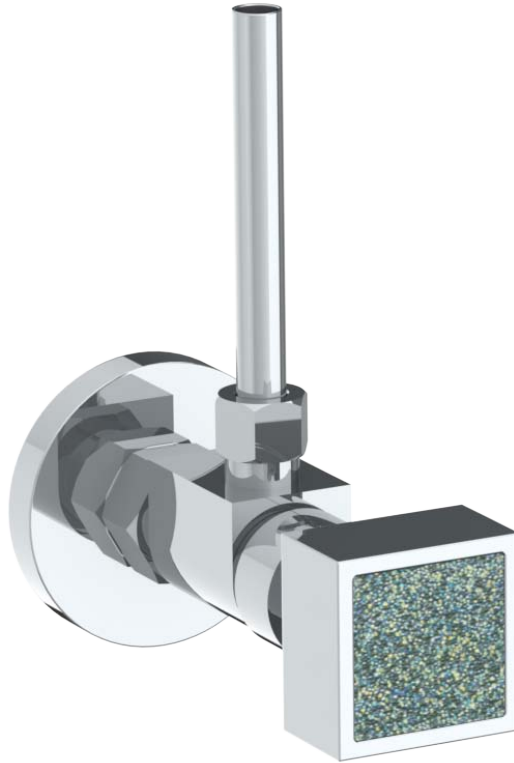

97-MAS5-J6

Angle Stop Kit

1/2" Compression x 3/8" OD Compression

WATERMARK DESIGNS 3/1/2018