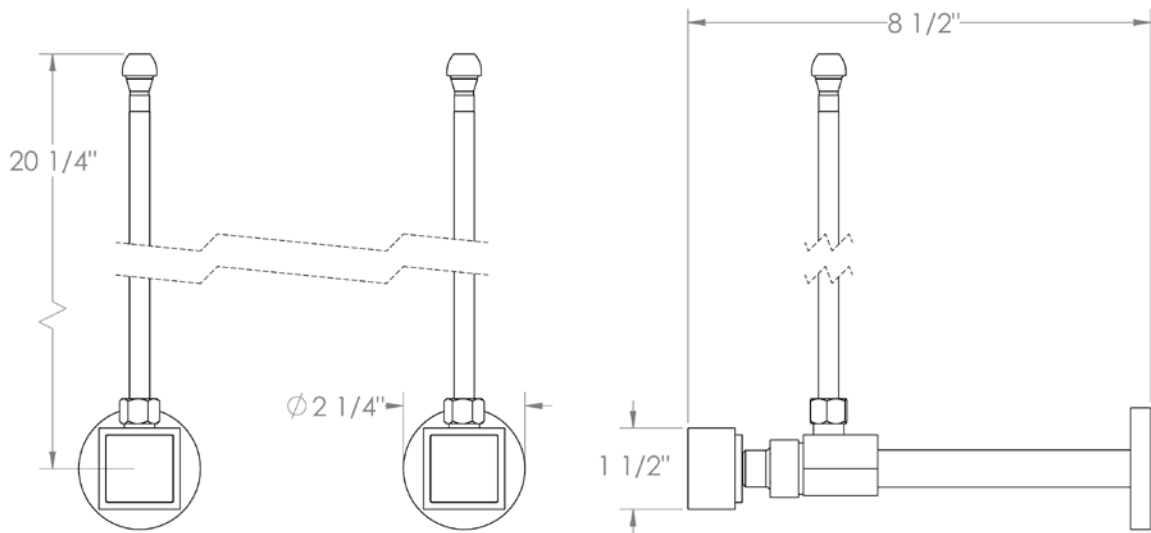

97-MAS3-J6

Lavatory Angle Stop Kit

1/2" Sweat x 3/8" OD Compression

WATERMARK DESIGNS 3/1/2018