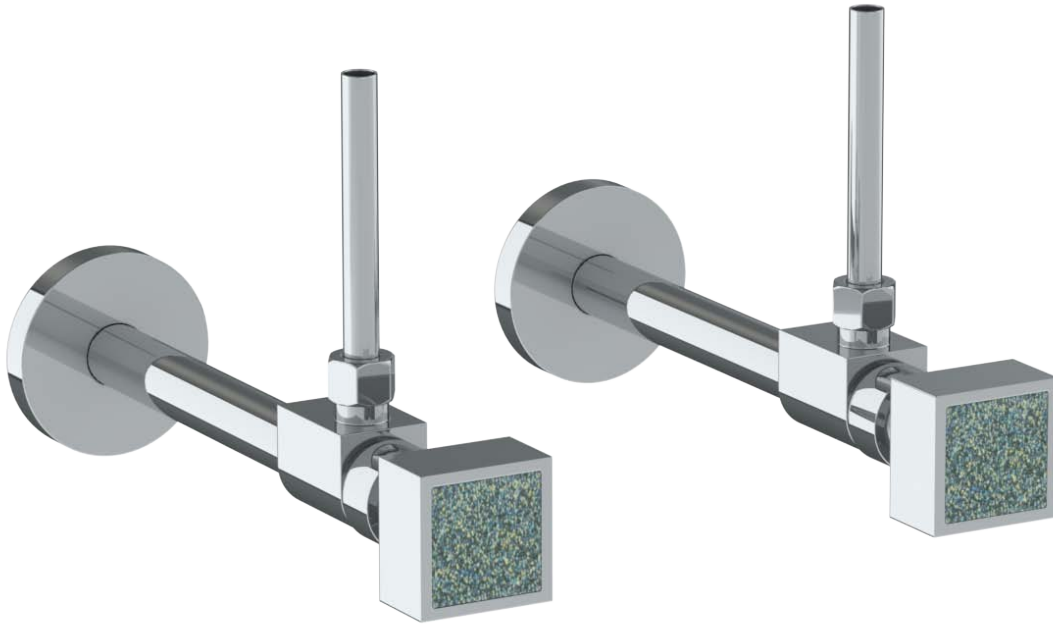

97-MAS3-J6

Lavatory Angle Stop Kit

1/2" Sweat x 3/8" OD Compression

WATERMARK DESIGNS 3/1/2018