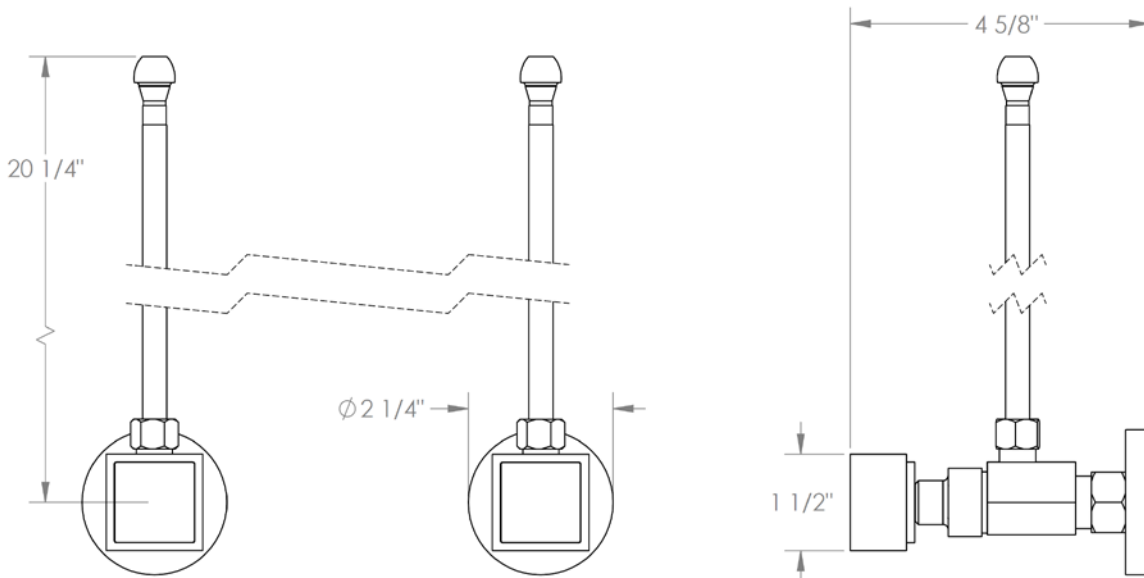

97-MAS1-J6

Lavatory Angle Stop Kit

1/2" Compression x 3/8" OD Compression

WATERMARK DESIGNS 3/1/2018

350 Dewitt Ave Brooklyn NY 11207 USA T 718 257 2800 F 718 257 2144 info@watermark-designs.com