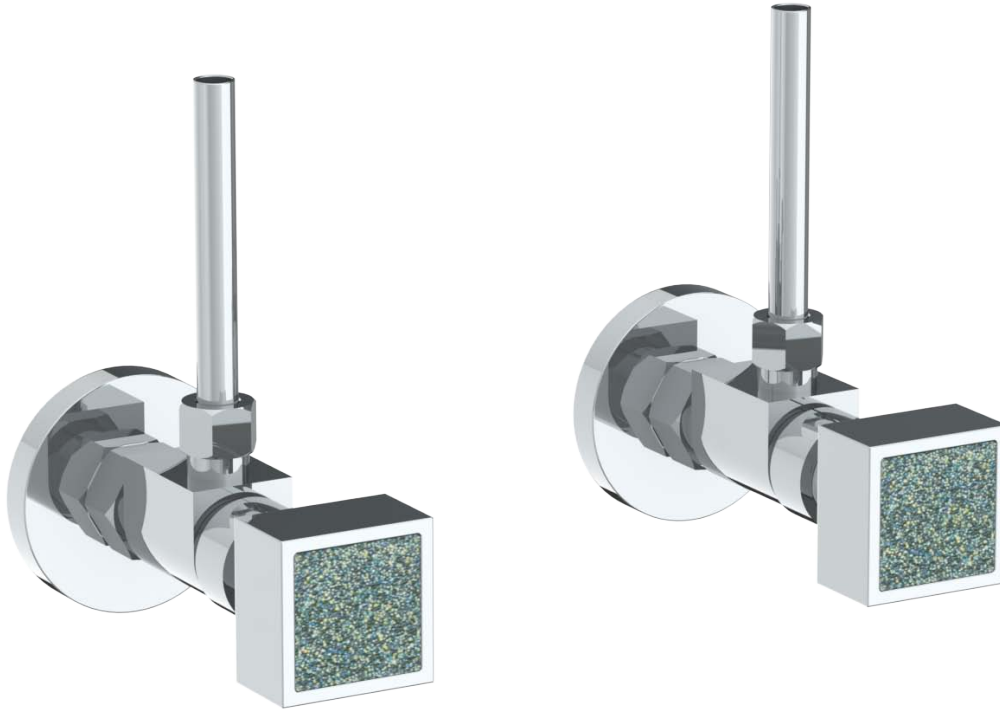

97-MAS1-J6

Lavatory Angle Stop Kit

1/2" Compression x 3/8" OD Compression

WATERMARK DESIGNS 3/1/2018

350 Dewitt Ave Brooklyn NY 11207 USA T 718 257 2800 F 718 257 2144 info@watermark-designs.com