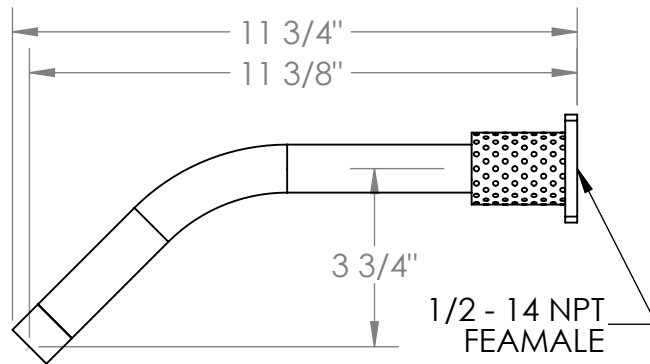

71-WBSX-LLP5

Wall Mounted Bath Spout

Meets the applicable requirements of ASME A112.18.1-2005/CSA B125.1-05, entitled "Plumbing Supply Fittings"

WATERMARK DESIGNS 9/4/2019

350 Dewitt Ave Brooklyn NY 11207 USA T 718 257 2800 F 718 257 2144 info@watermark-designs.com