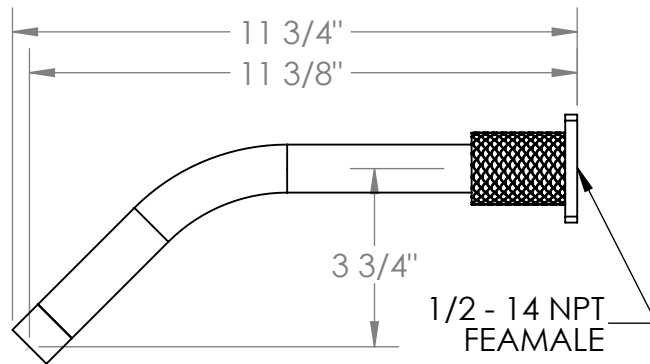

71-WBSX-LLO6

Wall Mounted Bath Spout

Meets the applicable requirements of ASME A112.18.1-2005/CSA B125.1-05, entitled "Plumbing Supply Fittings"

WATERMARK DESIGNS 9/4/2019

350 Dewitt Ave Brooklyn NY 11207 USA T 718 257 2800 F 718 257 2144 info@watermark-designs.com