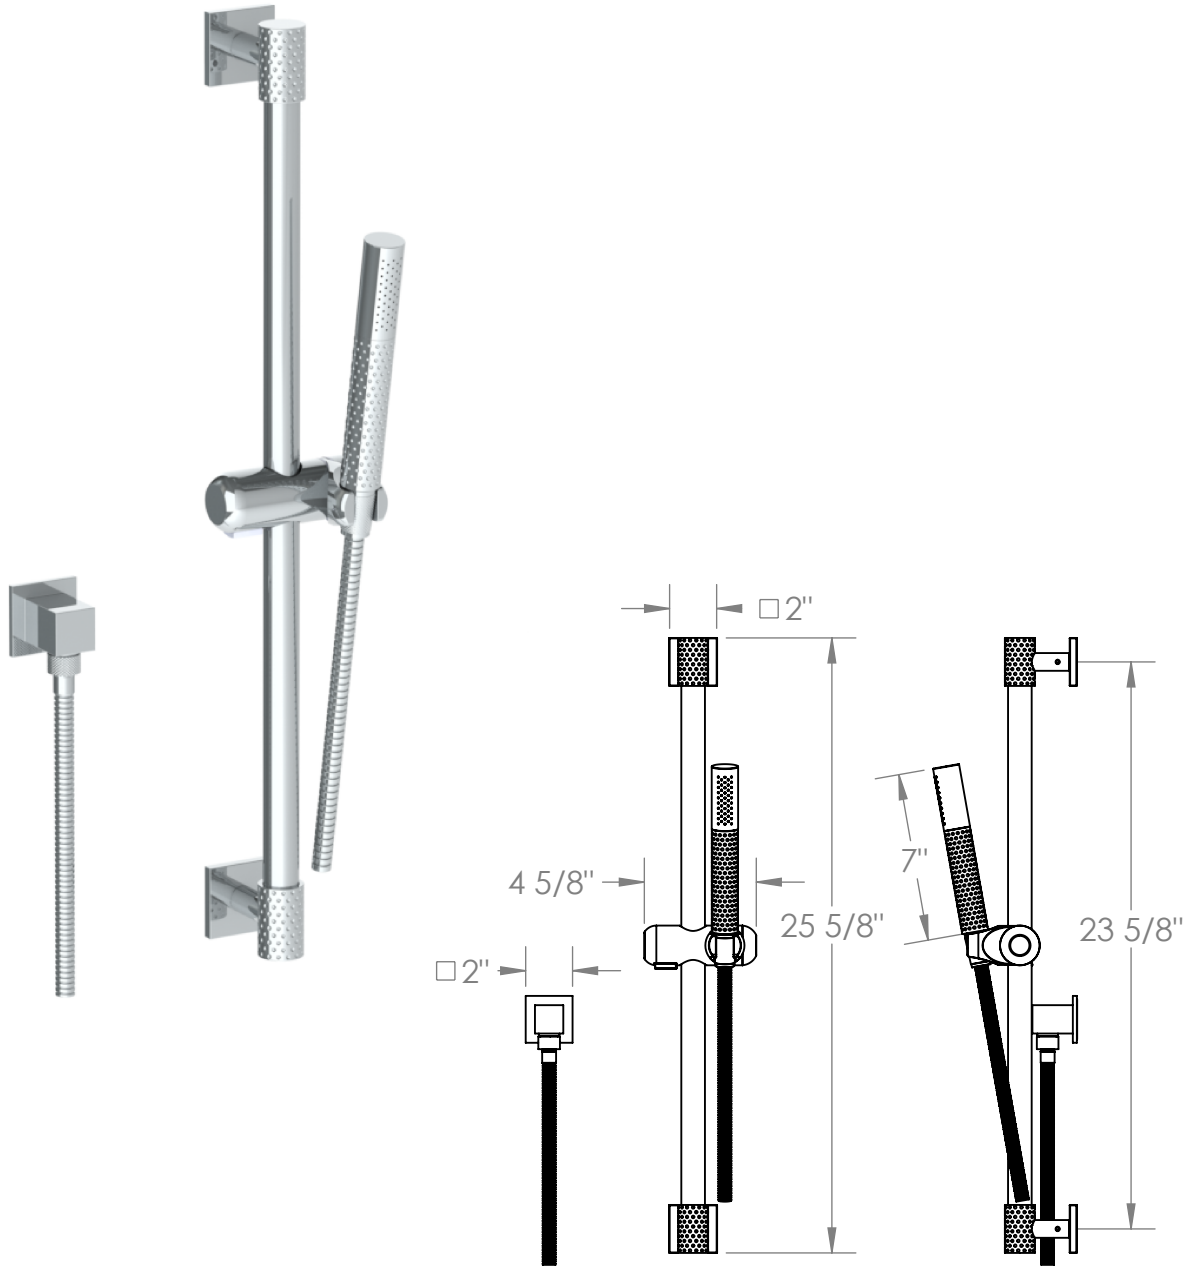

71-HSPB1-LLP5

Wall Mounted Positioning Bar Shower Kit
Includes Hand Shower and 69" Hose
Flow Rate: 1.75 GPM

Meets the applicable requirements of ASME A112.18.1-2005/CSA B125.1-05, entitled "Plumbing Supply Fittings"