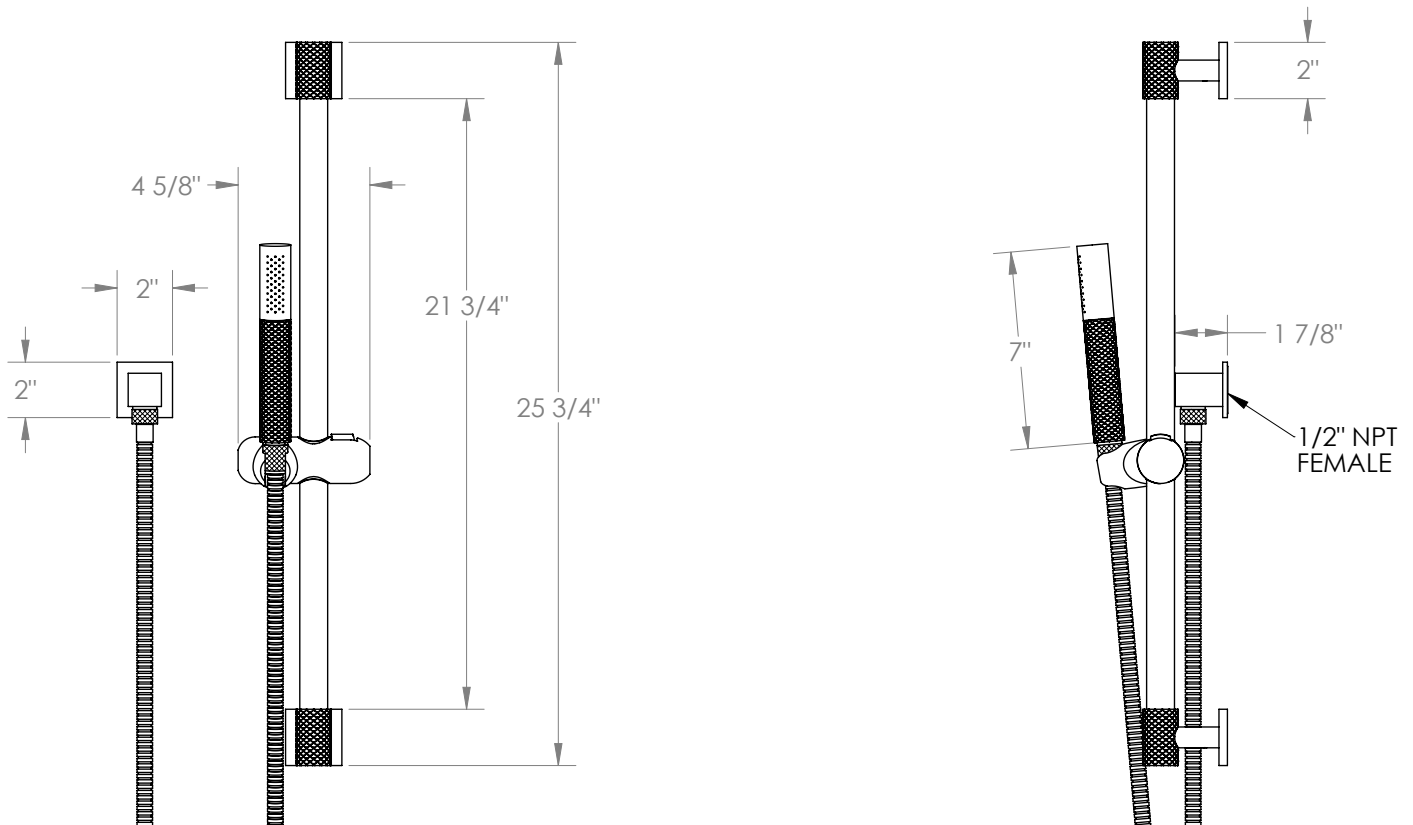

WATERMARK

BROOKLYN, NEW YORK

Lily

71-HSPB1-LLO6

Positioning Bar Shower Kit with Hand Shower

- Handshower Flow Rate: 1.75 GPM
- Slide bar features an adjustable shower holder that can be set along length of bar and can be set at angle up to 45°
- Hose Length: 69"
- Includes two backflow preventers- one in the hand shower and one in the wall elbow

Includes The Following Components:

- Shower Positioning Bar: 71-6524
- Hand Shower: SH-LO30
- Wall Elbow: ELB-SQ2
- Shower Hose: DS-4079

Available in all finishes shown on the [Watermark Designs website](https://www.watermark-designs.com)

Meets the applicable requirements of ASME A112.18.1-2005/CSA B125.1-05, entitled "Plumbing Supply Fittings".

Watermark Designs reserves the right to make revisions without notice to produce specifications. All product dimensions are nominal.