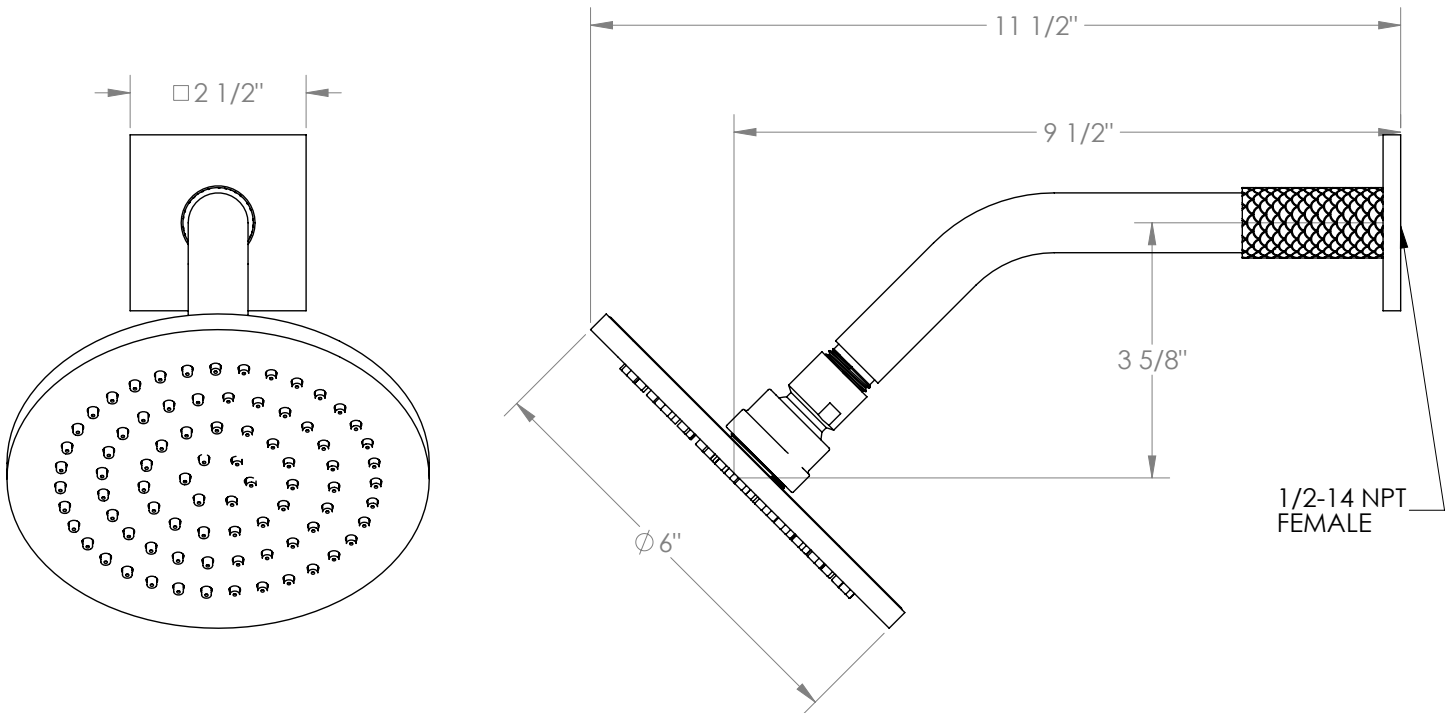

WATERMARK

BROOKLYN, NEW YORK

Lily
71-HAF-LLO6
Wall Mounted Showerhead

- Flow Rate: 1.75 GPM at 80 psi
- Self-Cleaning Silicone Jets
- Includes: SS-LOG70AF and SH-TIT45.
- Professional Installation Required.

Available in all finishes shown on the [Watermark Designs website](https://www.watermark-designs.com)

Meets the applicable requirements of ASME A112.18.1-2005/CSA B125.1-05, entitled "Plumbing Supply Fittings".

Watermark Designs reserves the right to make revisions without notice to product specifications. All product dimensions are nominal.

06/2023

350 Dewitt Ave. Brooklyn, NY 11207 USA | T: 1 718 257 2800 | F: 1 718 257 2144 | customerservice@watermark-designs.com