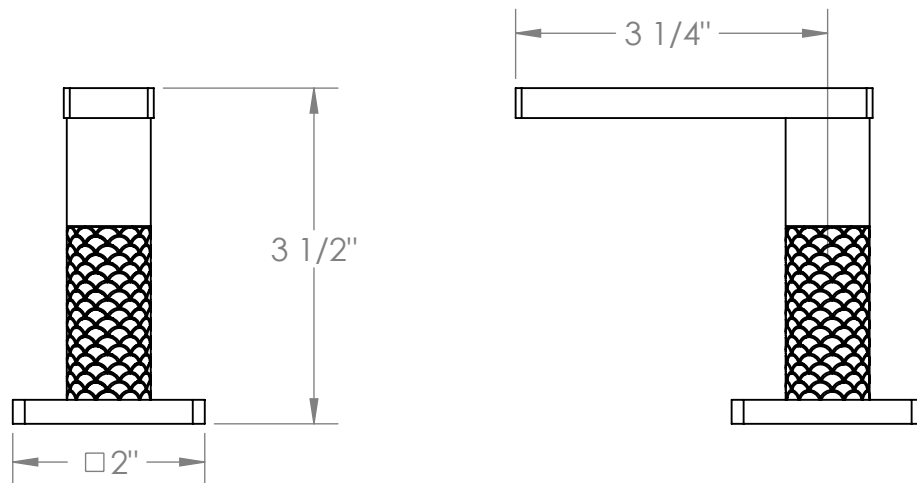

# 71-DT-LLO6

Trim For Deck Mounted Valve

Meets the applicable requirements of ASME A12.18.1-2005/CSA B125.1-05, entitled "Plumbing Supply Fittings"